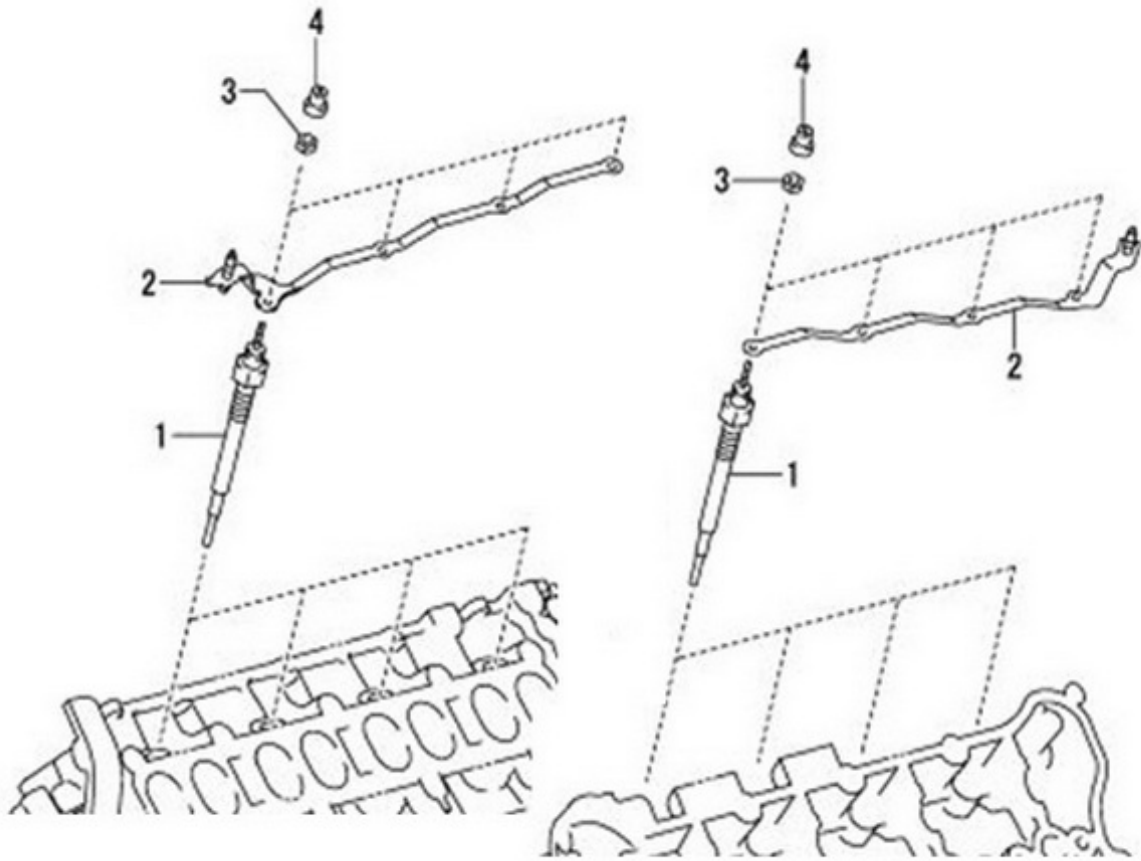

MOTEUR T8V.320 T8V.350 T8V.370 STANDARD / GLOW PLUG

Part number	Item	Désignation article	Quantity
970312321	4	GROMMET SCREW	8