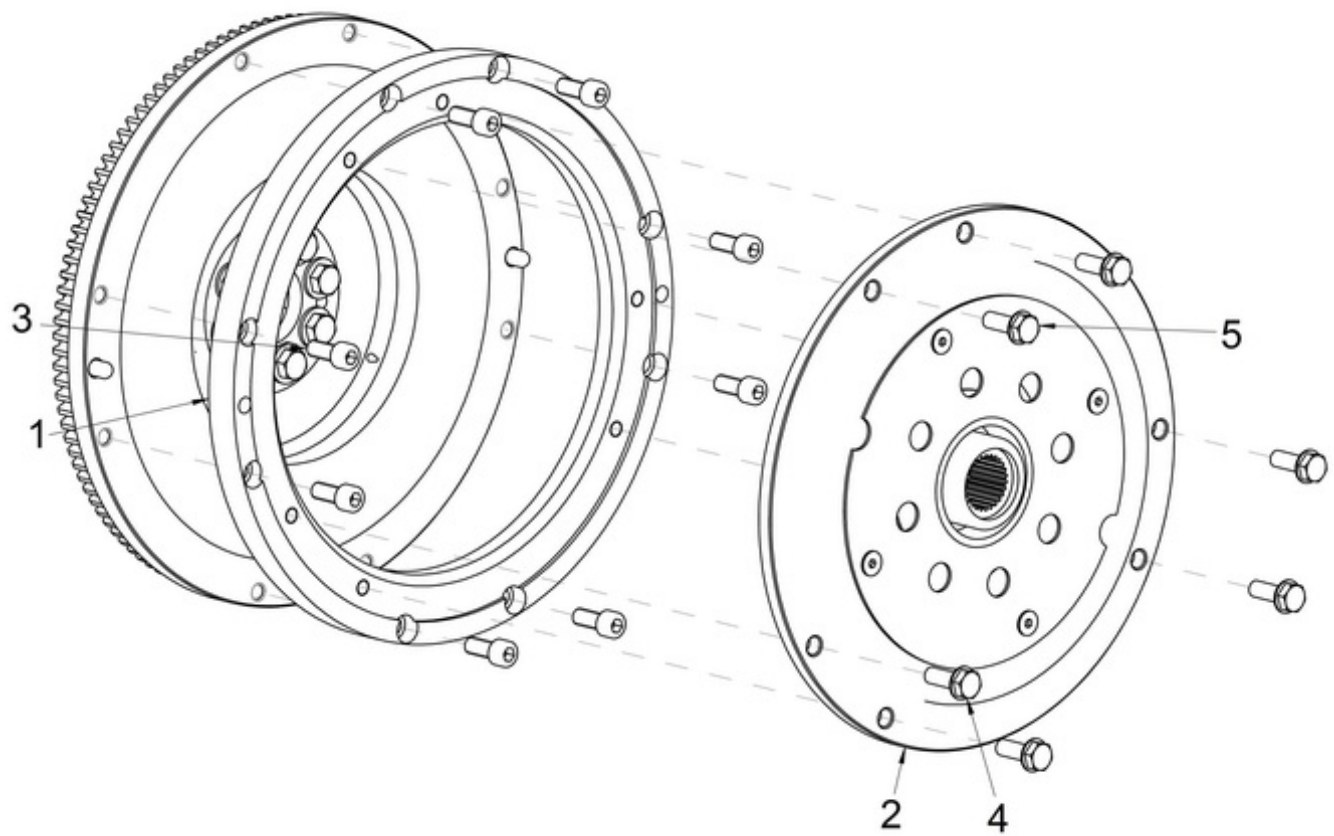

MOTEUR T8V.320 T8V.350 T8V.370 STANDARD / DAMPER

Part number	Item	Désignation article	Quantity
970119137	4	WASHER,CORRUGATED D10	6
970649721	5	BOLT,HEX M10X 30	6