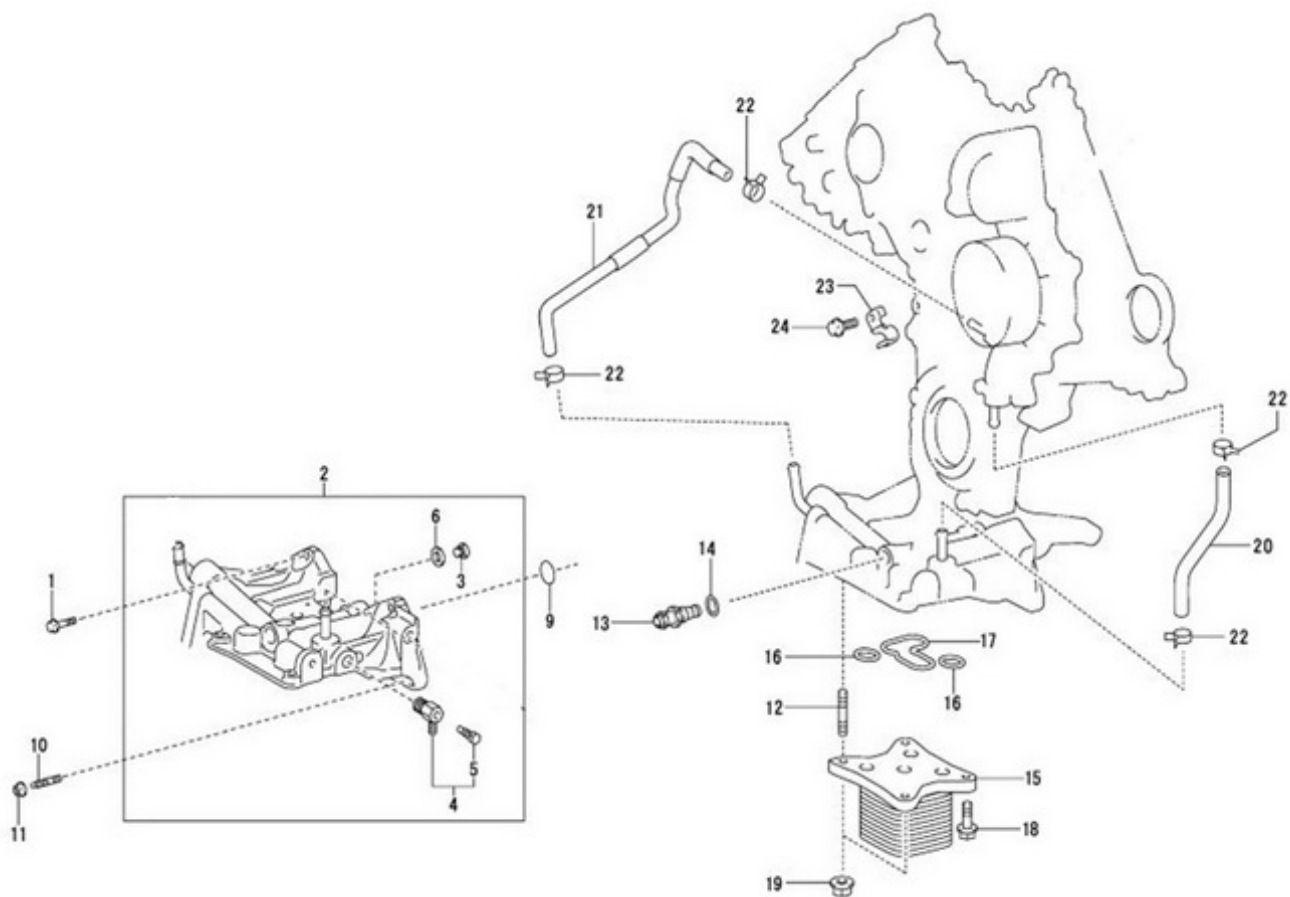

MOTEUR T8V.320 T8V.350 T8V.370 STANDARD / OIL COOLER

Part number	Item	Désignation article	Quantity
970316188	1	BOLT, FLANGE	3
970312267	4	COCK,DRAIN	1
970312071	5	PLUG	1