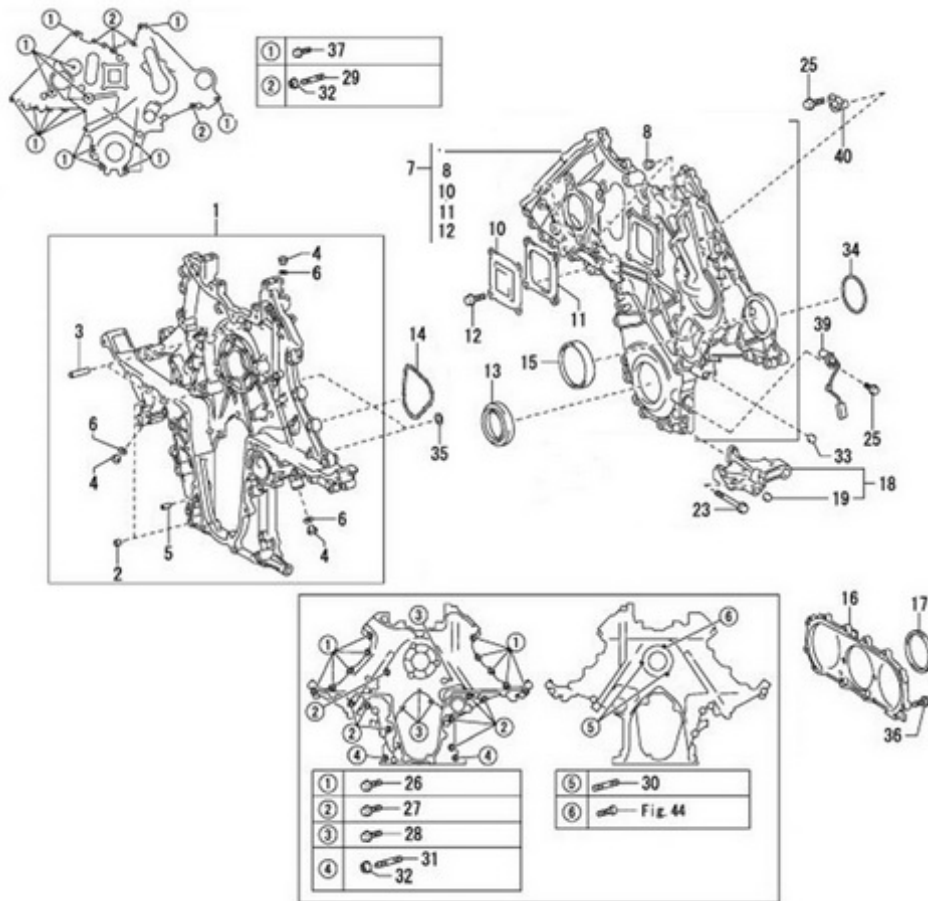

## MOTEUR T8V.320 T8V.350 T8V.370 STANDARD / ENGINE BLOCK

Part number	Item	Désignation article	Quantity
970312034	3	PLUG	8
970312038	4	CAP,FREEZE	4
970312533	9	PULG,TIGHT,No.2	5
970312525	10	PIN,STRAIGHT	2
970312525	11	PIN,STRAIGHT	2
970312268	18	GASKET	4
06.08069-0026	20	DRAIN PLUG M20X1,5-ST-A3C	1
903200409	21	GASKET	1

Part number	Item	Désignation article	Quantity
970300057	2	STUD,M 8X 20	1
39160735	3	BOLT	1
51.05805-5534	4	OIL DIPSTICK	1
39460924	5	NUT	1

MOTEUR T8V.320 T8V.350 T8V.370 STANDARD / TIMING GEAR CASE

Part number	Item	Désignation article	Quantity
970312544	5	PIN,STRAIGHT (For cylinder head set L=15: OD=8)	1
970314135	12	BOLT, FLANGE	4
970316133	25	BOLT, FLANGE	2
970314134	28	BOLT, FLANGE	4
970312100	30	STUD	2
970316198	32	NUT, FLANGE	6
970314137	36	BOLT, FLANGE	10

MOTEUR T8V.320 T8V.350 T8V.370 STANDARD / CYLINDER HEAD

Part number	Item	Désignation article	Quantity
970314105	12	PLUG, W/HEAD STRAIGHT SCREW, No.1	4
970312014	17	PIN, RING	1
970314105	19	PLUG, W/HEAD STRAIGHT SCREW, No.1	4
970312014	24	PIN, RING	1

MOTEUR T8V.320 T8V.350 T8V.370 STANDARD / VALVES AND SPRINGS

Part number	Item	Désignation article	Quantity
970314122	9	LOCK, VALVE SPRING RETAINER	64

MOTEUR T8V.320 T8V.350 T8V.370 STANDARD / CAMSHAFT

Part number	Item	Désignation article	Quantity
970316188	27	BOLT, FLANGE	4
970316188	28	BOLT, FLANGE	4
970312116	38	BALL BEARING	1