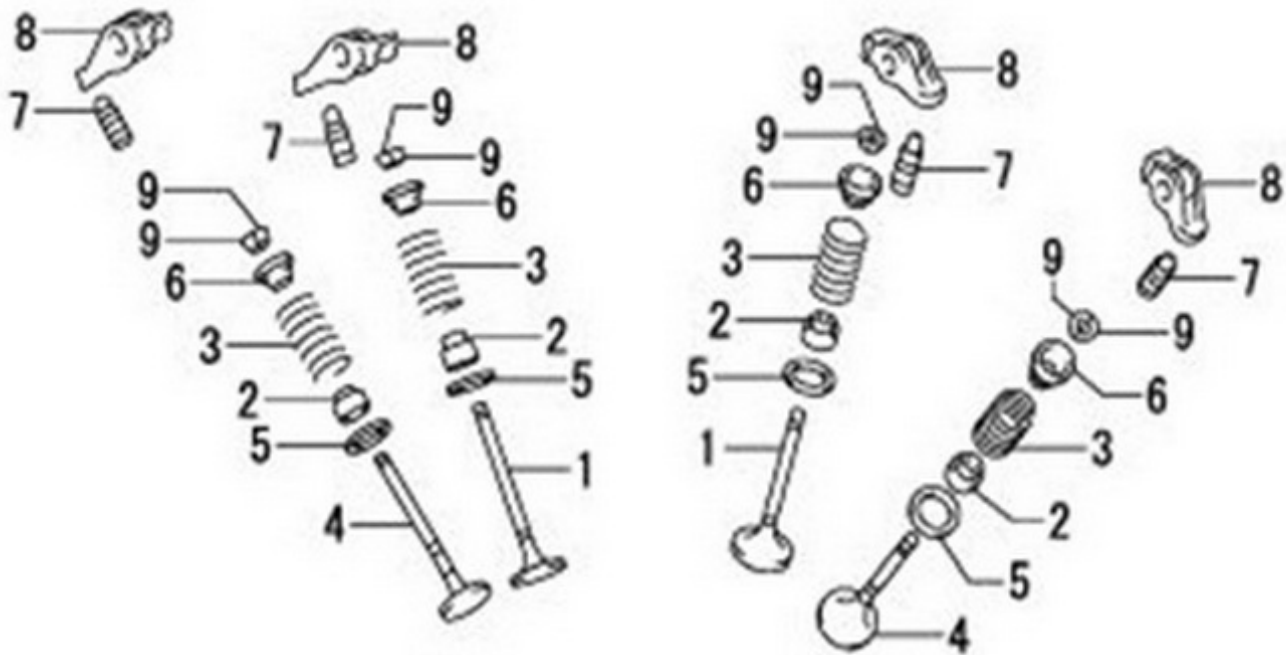

Part number	Item	Désignation article	Quantity
970300057	2	STUD,M 8X 20	1
39160735	3	BOLT	1
51.05805-5534	4	OIL DIPSTICK	1
39460924	5	NUT	1

MOTEUR T8V.320 T8V.350 T8V.370 STANDARD / TIMING GEAR CASE

Part number	Item	Désignation article	Quantity
970312544	5	PIN,STRAIGHT (For cylinder head set L=15: OD=8)	1
970314135	12	BOLT, FLANGE	4
970316133	25	BOLT, FLANGE	2
970314134	28	BOLT, FLANGE	4
970312100	30	STUD	2
970316198	32	NUT, FLANGE	6
970314137	36	BOLT, FLANGE	10

MOTEUR T8V.320 T8V.350 T8V.370 STANDARD / CYLINDER HEAD

Part number	Item	Désignation article	Quantity
970314105	12	PLUG, W/HEAD STRAIGHT SCREW, No.1	4
970312014	17	PIN, RING	1
970314105	19	PLUG, W/HEAD STRAIGHT SCREW, No.1	4
970312014	24	PIN, RING	1

MOTEUR T8V.320 T8V.350 T8V.370 STANDARD / VALVES AND SPRINGS

Part number	Item	Désignation article	Quantity
970314122	9	LOCK, VALVE SPRING RETAINER	64

MOTEUR T8V.320 T8V.350 T8V.370 STANDARD / CAMSHAFT

Part number	Item	Désignation article	Quantity
970316188	27	BOLT, FLANGE	4
970316188	28	BOLT, FLANGE	4
970312116	38	BALL BEARING	1