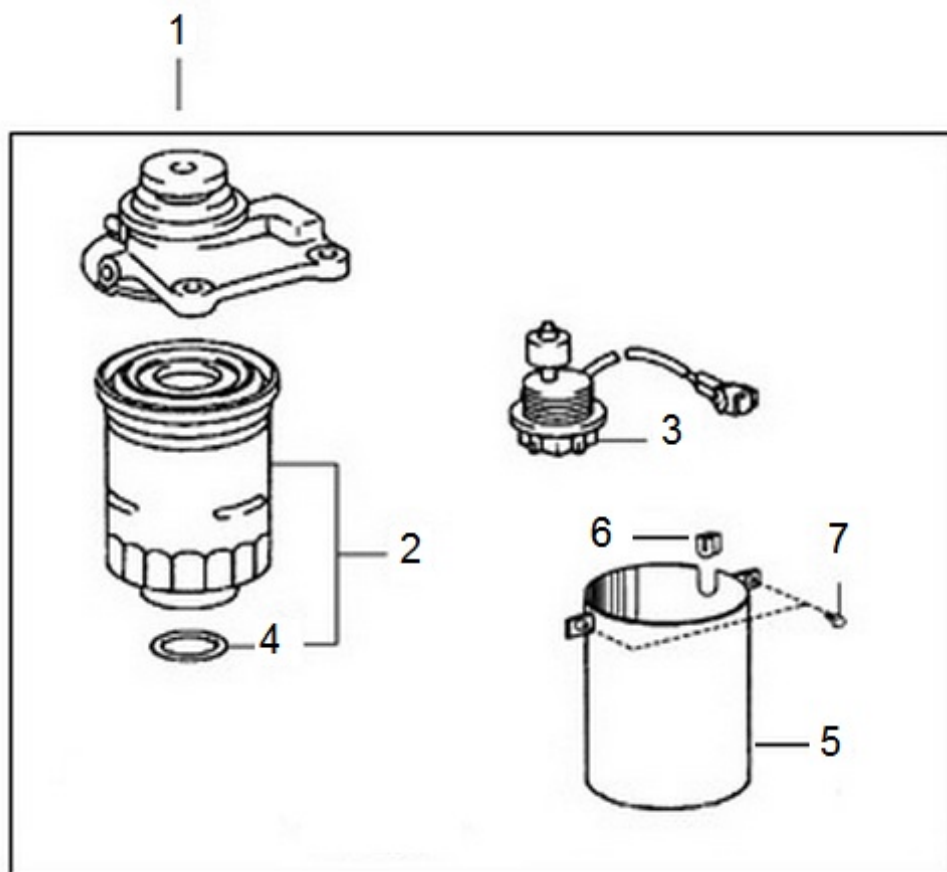

MOTEUR T8V.320 T8V.350 T8V.370 STANDARD / FUEL FILTER

Part number	Item	Désignation article	Quantity
970316787	2	FILTRE GAZOLE CARTOUCHE	1
970312242	3	PLUG W/WATER LEVEL SWITCH	1
970314054	4	GASKET (FOR WARNING SWITCH)	1
970317073	5	COVER FUEL FILTER T8V	1
970315519	6	RUBBER, CUSHION	1
970315520	7	BOLT	2