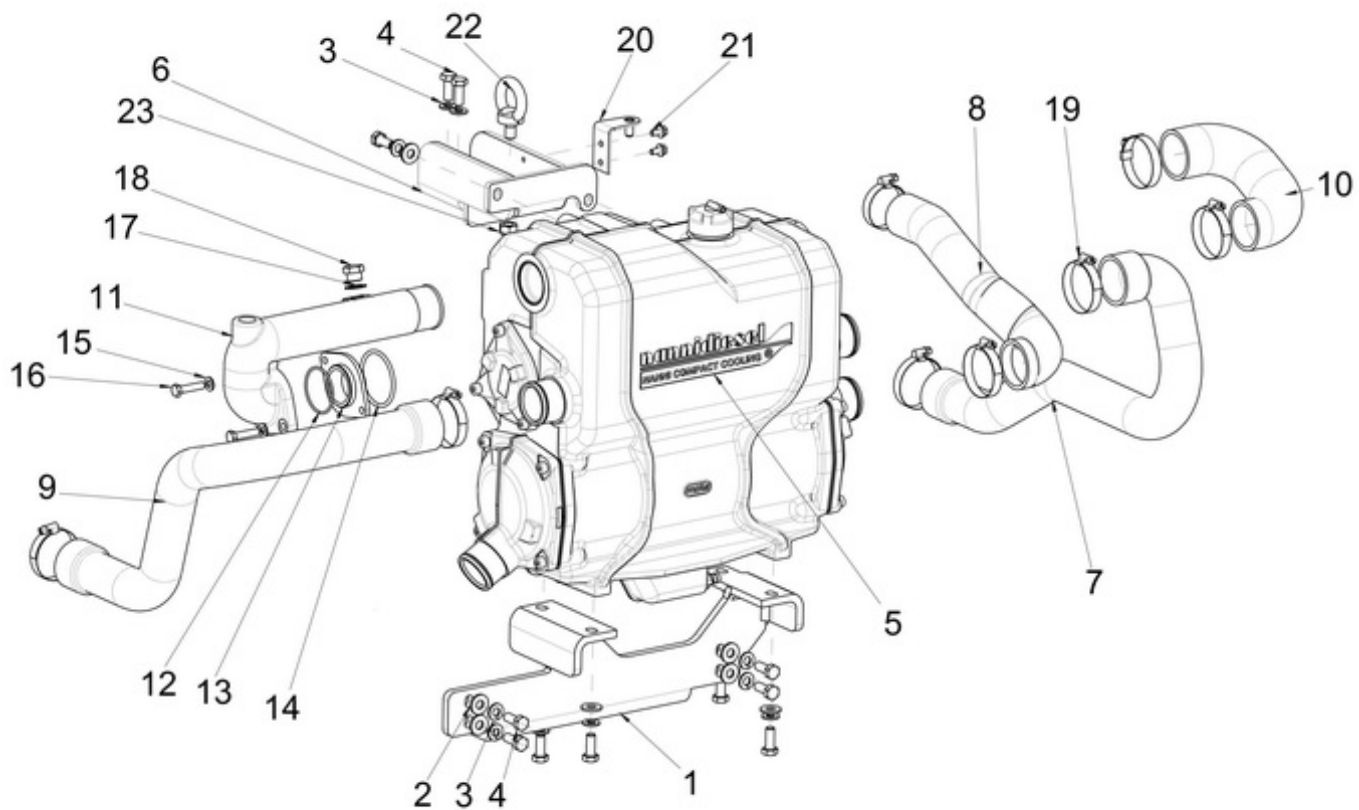

MOTEUR T8V.320 T8V.350 T8V.370 STANDARD / HEAT EXCHANGER

Part number	Item	Désignation article	Quantity
970119135	2	WASHER,PLAIN D10	10
970119136	3	WASHER,SPRING D10	12
970635508	4	BOLT,HEX M10X 25	10
51.96501-0544	12	TORIC SEAL 51X2,5-HNBR-70-RTBR	1
970119139	15	WASHER,CORRUGATED D8	2
970647316	16	BOLT,HEX M 8X 35	2
970300289	17	GASKET,RING D17	1
970639853	18	""PLUG,HEX 3/8""G""	1
970300071	19	CLAMP,HOSE 50-65	8
39160735	21	BOLT	2
970607318	23	NUT, M12	1
970300044	24	BOLT,HEX M10X1,25X 25	2