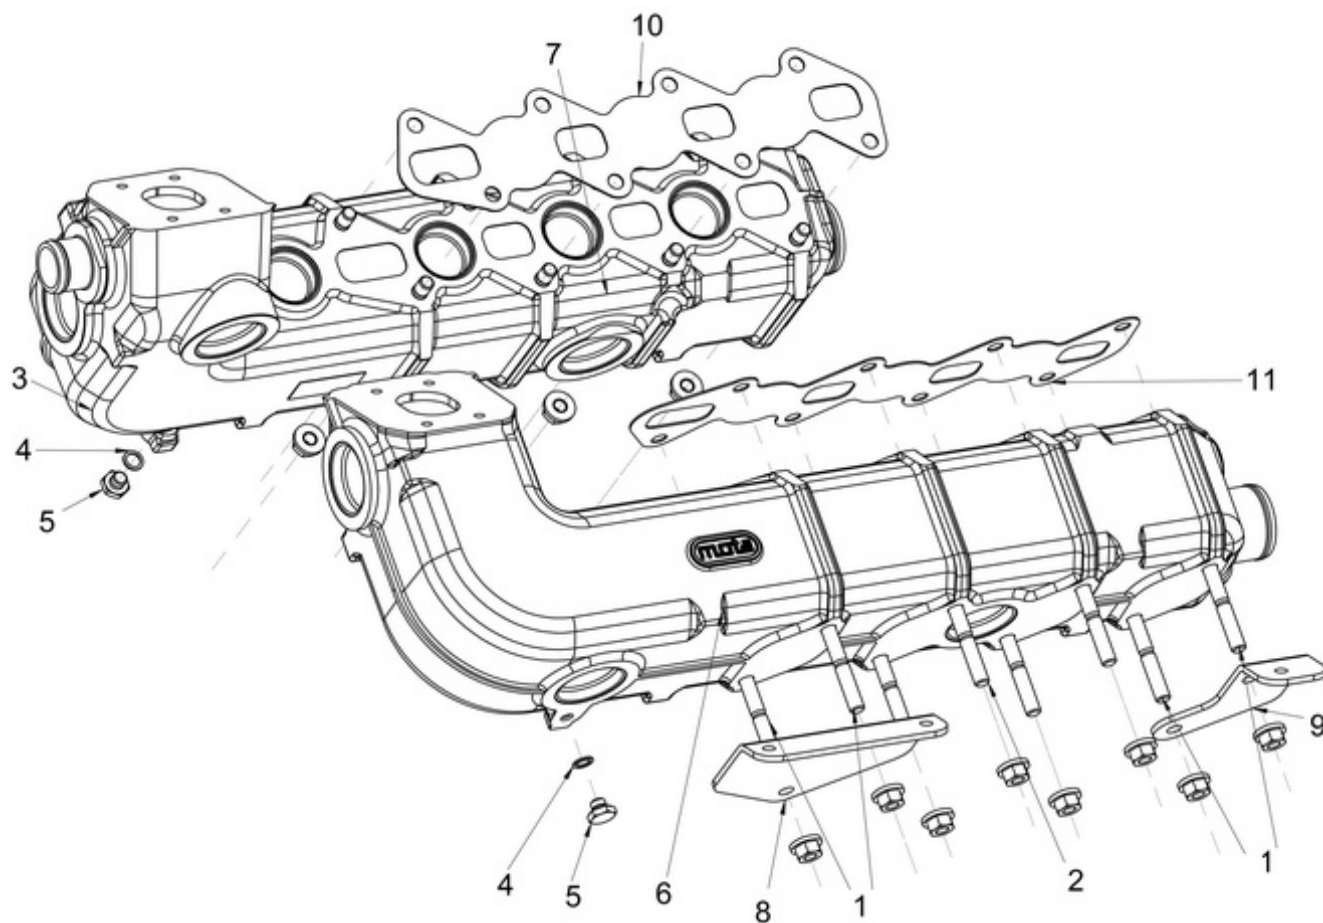

MOTEUR T8V.320 T8V.350 T8V.370 STANDARD / EXHAUST MANIFOLD

Part number	Item	Désignation article	Quantity
39460920	7	NUT	16