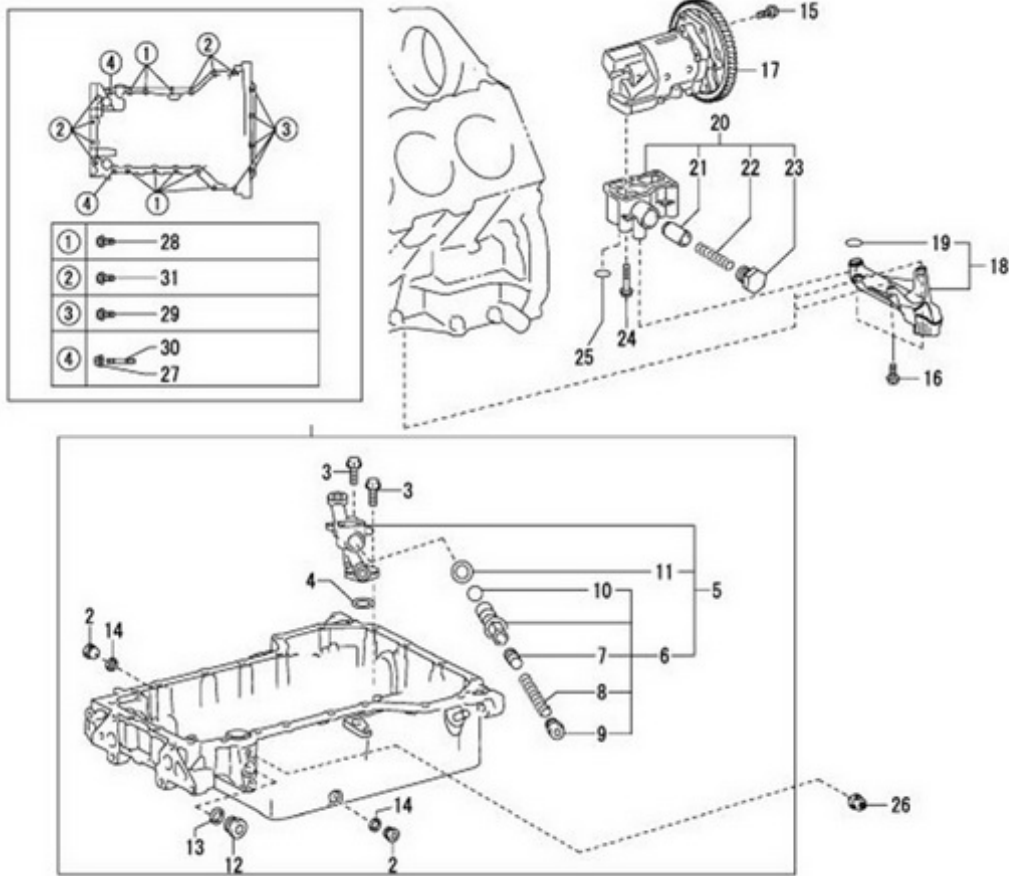

## MOTEUR T8V.320 T8V.350 T8V.370 STANDARD / ENGINE BLOCK

Part number	Item	Désignation article	Quantity
970312034	3	PLUG	8
970312038	4	CAP,FREEZE	4
970312533	9	PULG,TIGHT,No.2	5
970312525	10	PIN,STRAIGHT	2
970312525	11	PIN,STRAIGHT	2
970312268	18	GASKET	4
06.08069-0026	20	DRAIN PLUG M20X1,5-ST-A3C	1
903200409	21	GASKET	1

MOTEUR T8V.320 T8V.350 T8V.370 STANDARD / OIL SUMP - OIL PUMP

Part number	Item	Désignation article	Quantity
970314137	3	BOLT, FLANGE	4
970312268	14	GASKET	2
970316133	15	BOLT, FLANGE	4
970314137	16	BOLT, FLANGE	3
970316199	26	GAGE ASSY, OIL PRESSURE SENDER	1
970316198	27	NUT, FLANGE	2

Part number	Item	Désignation article	Quantity
970300057	2	STUD,M 8X 20	1
39160735	3	BOLT	1
51.05805-5534	4	OIL DIPSTICK	1
39460924	5	NUT	1

MOTEUR T8V.320 T8V.350 T8V.370 STANDARD / TIMING GEAR CASE

Part number	Item	Désignation article	Quantity
970312544	5	PIN,STRAIGHT (For cylinder head set L=15: OD=8)	1
970314135	12	BOLT, FLANGE	4
970316133	25	BOLT, FLANGE	2
970314134	28	BOLT, FLANGE	4
970312100	30	STUD	2
970316198	32	NUT, FLANGE	6
970314137	36	BOLT, FLANGE	10

MOTEUR T8V.320 T8V.350 T8V.370 STANDARD / VALVES AND SPRINGS

Part number	Item	Désignation article	Quantity
970314122	9	LOCK, VALVE SPRING RETAINER	64

MOTEUR T8V.320 T8V.350 T8V.370 STANDARD / CAMSHAFT

Part number	Item	Désignation article	Quantity
970316188	27	BOLT, FLANGE	4
970316188	28	BOLT, FLANGE	4
970312116	38	BALL BEARING	1