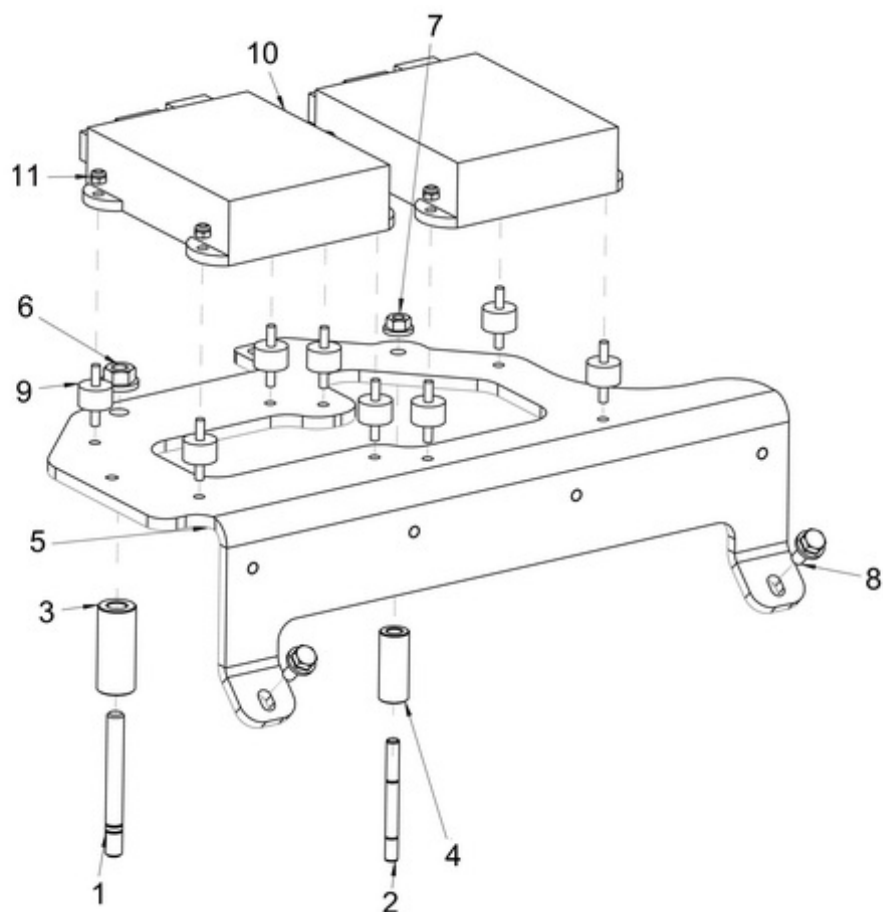

MOTEUR T8V.320 T8V.350 T8V.370 STANDARD / EDU ASSEMBLY

Part number	Item	Désignation article	Quantity
39020444	4	STUD M6-55,J12,8.8,ZN	1
970304053	5	STUD	1
39460922	6	NUT	1
39460916	7	NUT	1
39160659	8	BOLT	3
970314075	9	MONT, RUBBER	4
39160735	12	BOLT	1