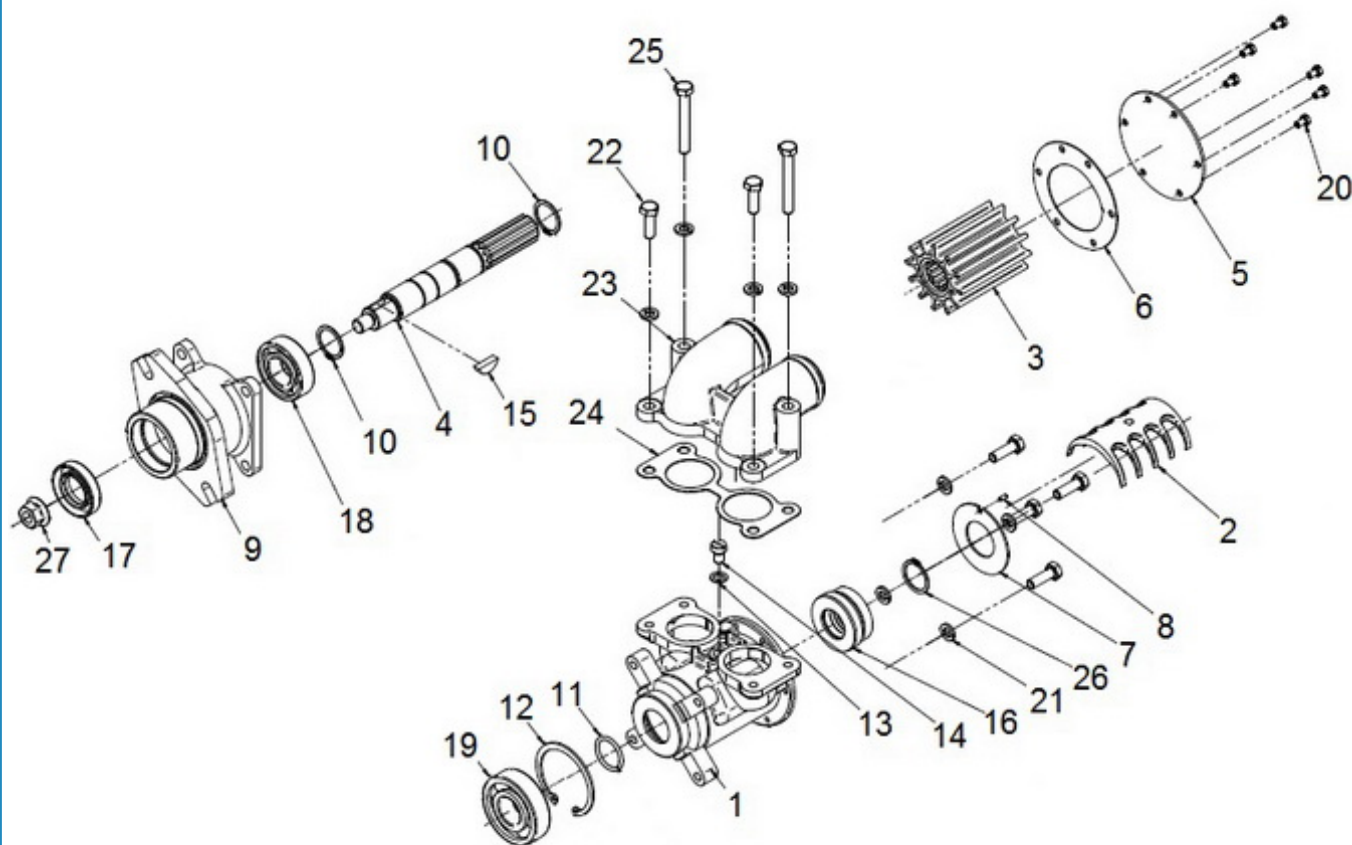

MOTEUR T8V.320 T8V.350 T8V.370 STANDARD / SEA WATER PUMP - DETAILS

Part number	Item	Désignation article	Quantity
970317089	2	CAM	1
970317090	3	PUMP IMPELER	1
970317091	6	GASKET	1
970317092	7	WEAR PLATE	1
970303675	8	PIN,WATER PUMP F5B-9000	1
970317093	11	RONDELLE	1
970317094	26	CIRCLIP	1