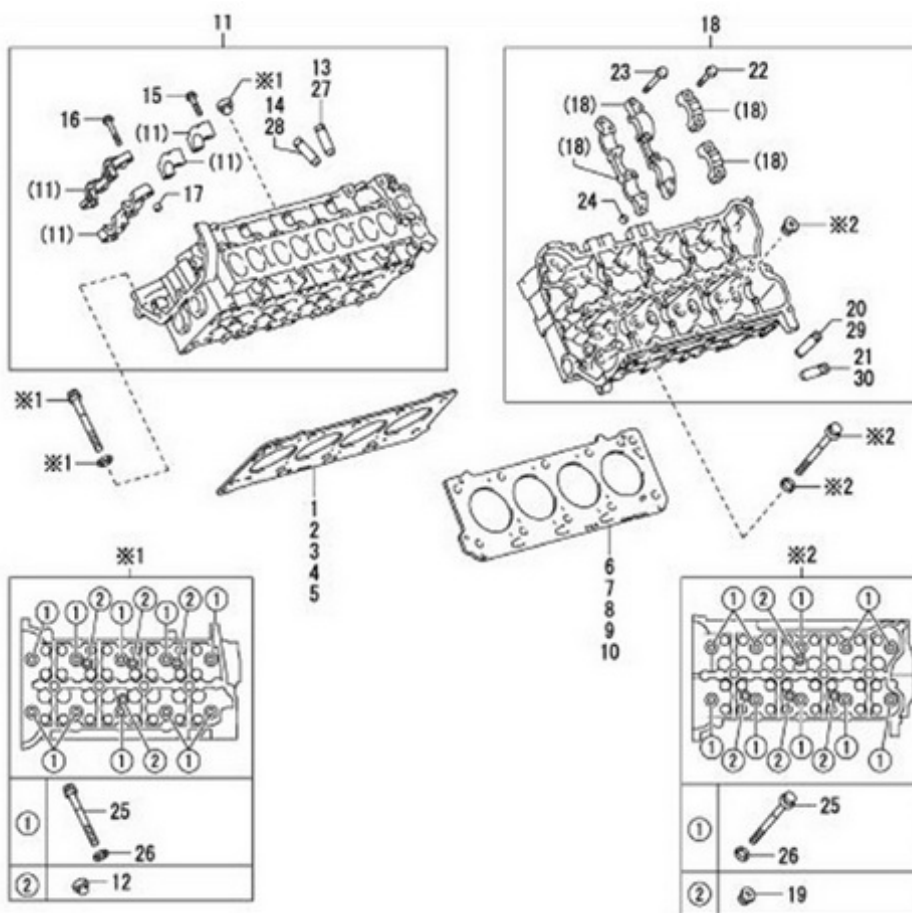

## MOTEUR T8V.320 T8V.350 T8V.370 STANDARD / ENGINE BLOCK

Part number	Item	Désignation article	Quantity
970312034	3	PLUG	8
970312038	4	CAP,FREEZE	4
970312533	9	PULG,TIGHT,No.2	5
970312525	10	PIN,STRAIGHT	2
970312525	11	PIN,STRAIGHT	2
970312268	18	GASKET	4
06.08069-0026	20	DRAIN PLUG M20X1,5-ST-A3C	1
903200409	21	GASKET	1

MOTEUR T8V.320 T8V.350 T8V.370 STANDARD / OIL SUMP - OIL PUMP

Part number	Item	Désignation article	Quantity
970314137	3	BOLT, FLANGE	4
970312268	14	GASKET	2
970316133	15	BOLT, FLANGE	4
970314137	16	BOLT, FLANGE	3
970316199	26	GAGE ASSY, OIL PRESSURE SENDER	1
970316198	27	NUT, FLANGE	2

Part number	Item	Désignation article	Quantity
970300057	2	STUD,M 8X 20	1
39160735	3	BOLT	1
51.05805-5534	4	OIL DIPSTICK	1
39460924	5	NUT	1

MOTEUR T8V.320 T8V.350 T8V.370 STANDARD / TIMING GEAR CASE

Part number	Item	Désignation article	Quantity
970312544	5	PIN,STRAIGHT (For cylinder head set L=15: OD=8)	1
970314135	12	BOLT, FLANGE	4
970316133	25	BOLT, FLANGE	2
970314134	28	BOLT, FLANGE	4
970312100	30	STUD	2
970316198	32	NUT, FLANGE	6
970314137	36	BOLT, FLANGE	10

MOTEUR T8V.320 T8V.350 T8V.370 STANDARD / CYLINDER HEAD

Part number	Item	Désignation article	Quantity
970314105	12	PLUG, W/HEAD STRAIGHT SCREW, No.1	4
970312014	17	PIN, RING	1
970314105	19	PLUG, W/HEAD STRAIGHT SCREW, No.1	4
970312014	24	PIN, RING	1