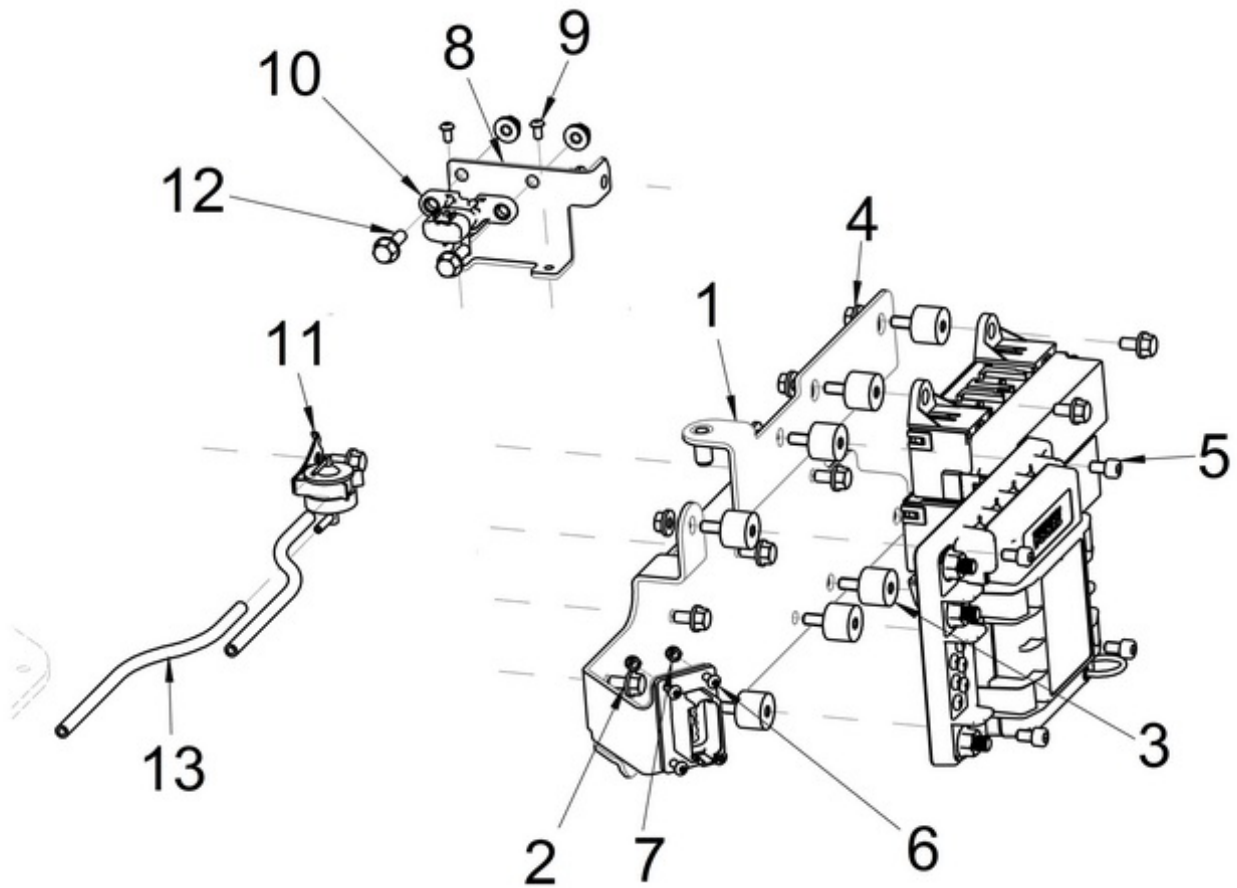

MOTEUR T8V.320 T8V.350 T8V.370 STANDARD / ELECTRICAL EQUIPMENTS

Part number	Item	Désignation article	Quantity
39160735	2	BOLT	9
39460922	4	NUT	11
970164026	5	BOLT,SOCK M 6X 16	4
06.04205-4406	6	PAN-HEAD SCREW M4X12-8.8-H-A3C	4
39360919	7	Nut,lock, M4	4
95311059	8	SUPPORT CAPTEUR PRESSION AIR	1
39160664	9	BOLT	2
970314084	10	SENSOR, TURBO PRESSURE (FOR DIESEL TURBO)	1
970312285	11	FILTER,GAS	1
39160659	12	BOLT	2
970316203	13	HOSE, VACUUM	1