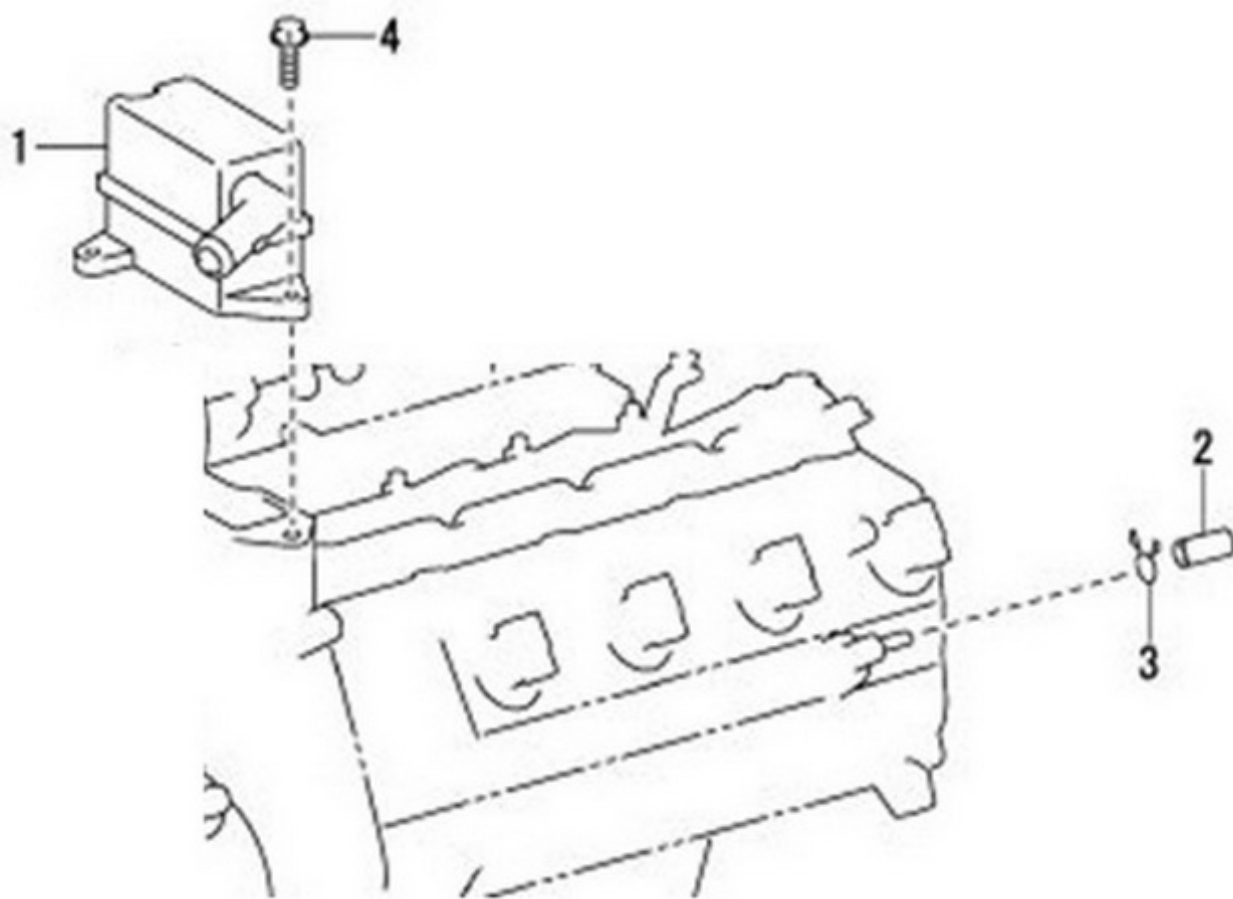

MOTEUR T8V.320 T8V.350 T8V.370 STANDARD / OIL SEPARATOR

Part number	Item	Désignation article	Quantity
970312208	2	CAP	1
970314137	4	BOLT, FLANGE	3