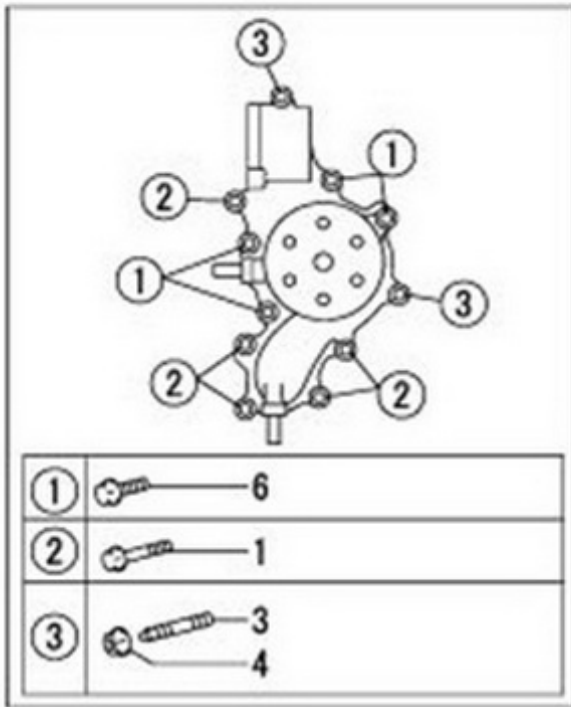

MOTEUR T8V.320 T8V.350 T8V.370 STANDARD / FRESH WATER PUMP

Part number	Item	Désignation article	Quantity
970316198	4	NUT, FLANGE	2