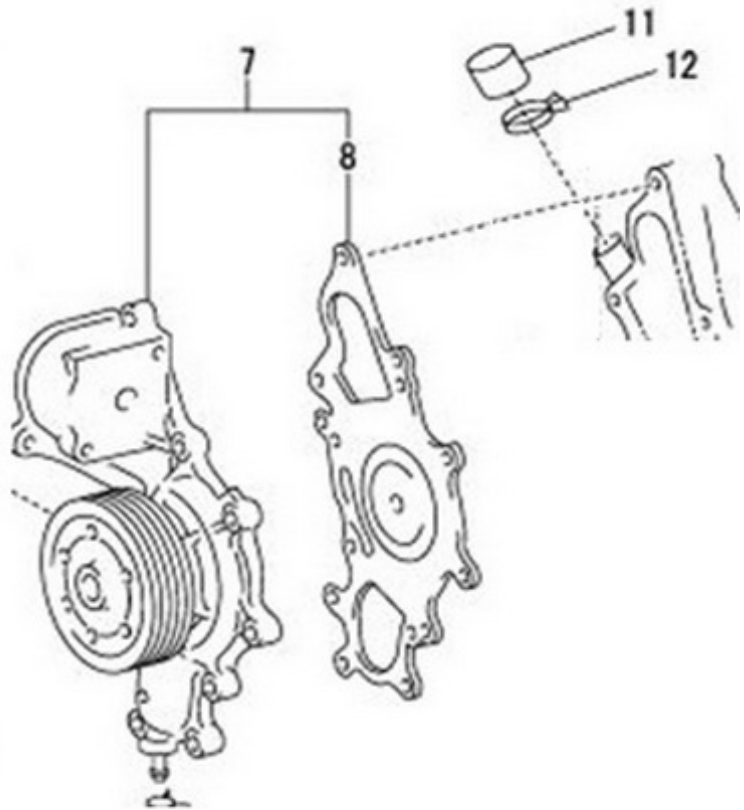

MOTEUR T8V.320 T8V.350 T8V.370 STANDARD / FRESH WATER PUMP

Part number	Item	Désignation article	Quantity
970316198	4	NUT, FLANGE	2