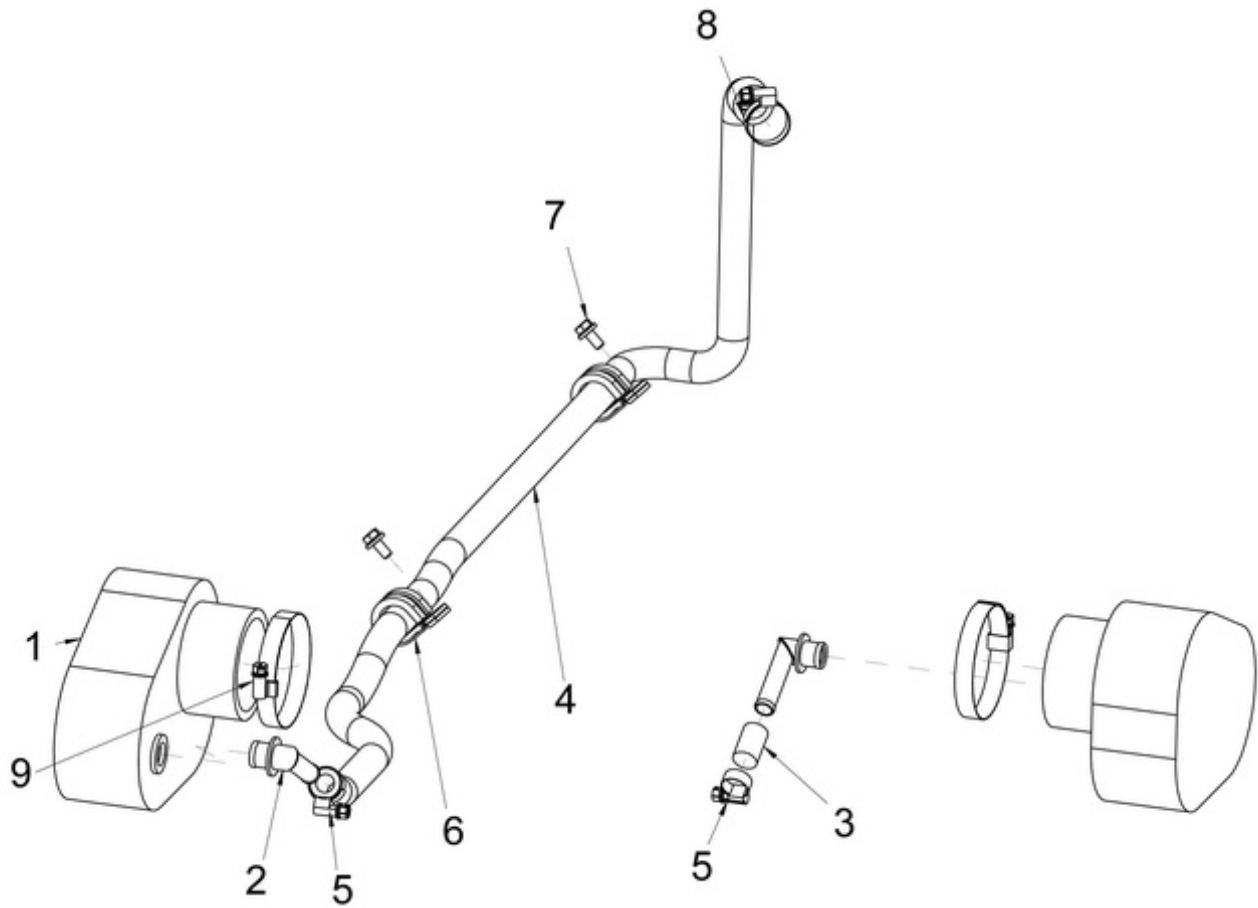

MOTEUR T8V.320 T8V.350 T8V.370 STANDARD / AIR FILTER

Part number	Item	Désignation article	Quantity
51312006	2	BREATHER FILTER	2
970311164	3	PLUG	1
970434506	5	CLAMP,HOSE 13-20	2
970302232	6	CLAMP,PIPE D22	2
39160735	7	BOLT	2
970310214	8	CLAMP 20 X 32 X 9	1
970300071	9	CLAMP,HOSE 50-65	2