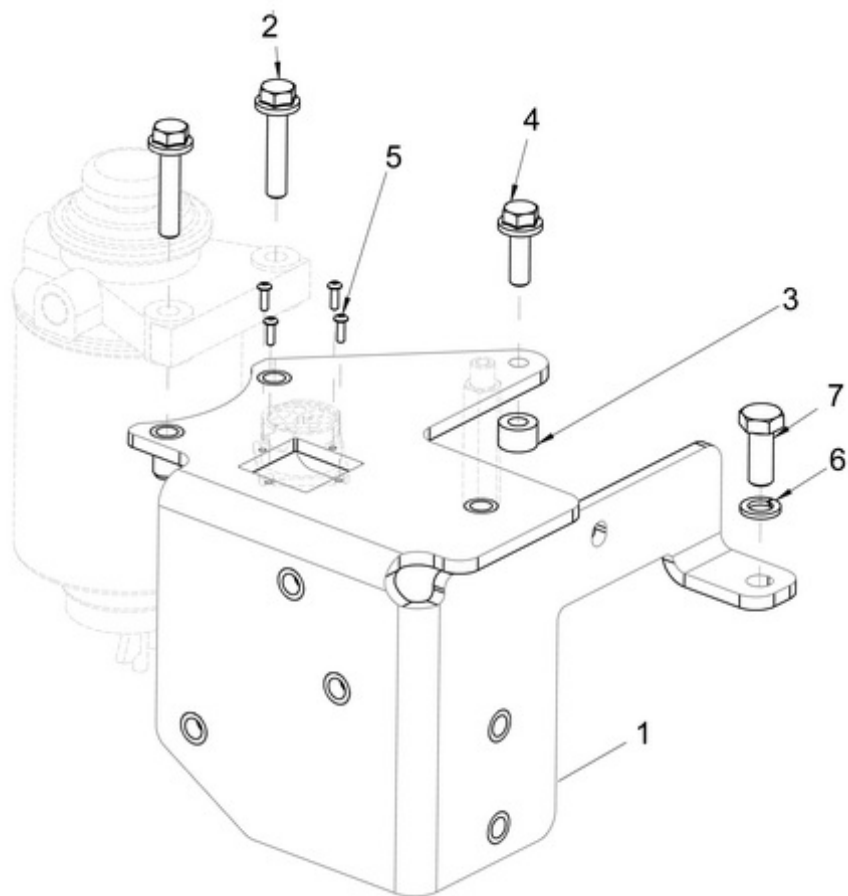

MOTEUR T8V.320 T8V.350 T8V.370 STANDARD / FUEL FILTER SUPPORT

Part number	Item	Désignation article	Quantity
39160640	2	BOLT	2
970300375	3	SPACER	1
39160638	4	BOLT	1
970119136	6	WASHER,SPRING D10	1
970300044	7	BOLT,HEX M10X1,25X 25	1