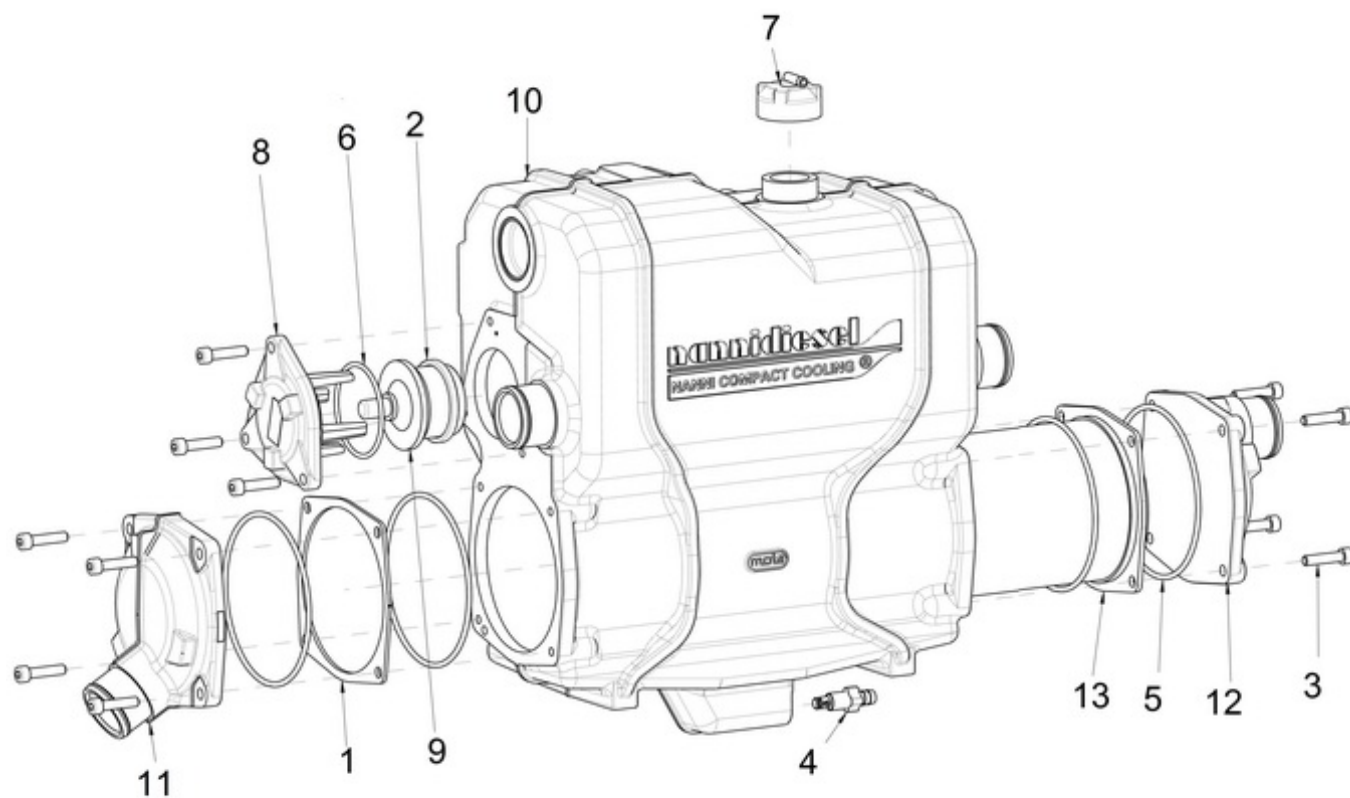

MOTEUR T8V.320 T8V.350 T8V.370 STANDARD / HEAT EXCHANGER - DETAILS

Part number	Item	Désignation article	Quantity
970312800	1	SPACER	1
970310755	3	BOLT	8
970312781	5	O RING	4
970313176	7	FILLING PRESSURE CAP	1