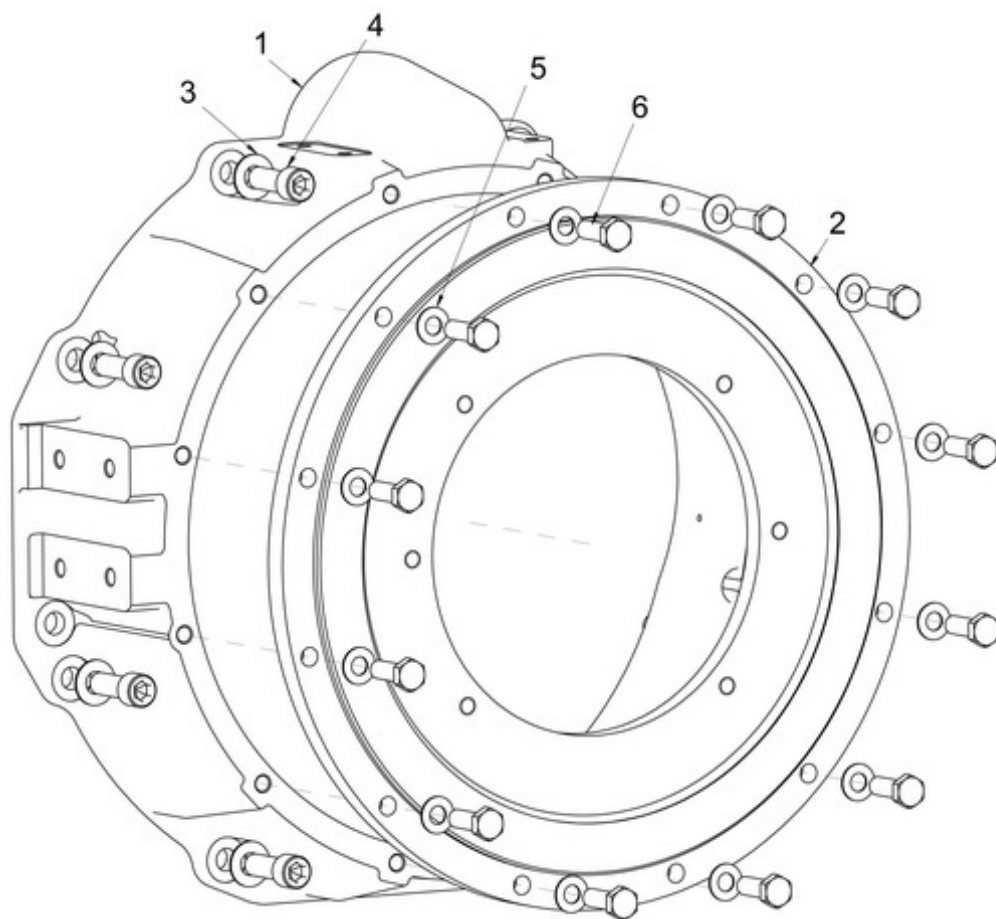

MOTEUR T8V.320 T8V.350 T8V.370 STANDARD / GEAR BOX FLANGE

Part number	Item	Désignation article	Quantity
970119136	3	WASHER,SPRING D10	8
39129510	4	BOLT	8
970119137	5	WASHER,CORRUGATED D10	12
970649721	6	BOLT,HEX M10X 30	12