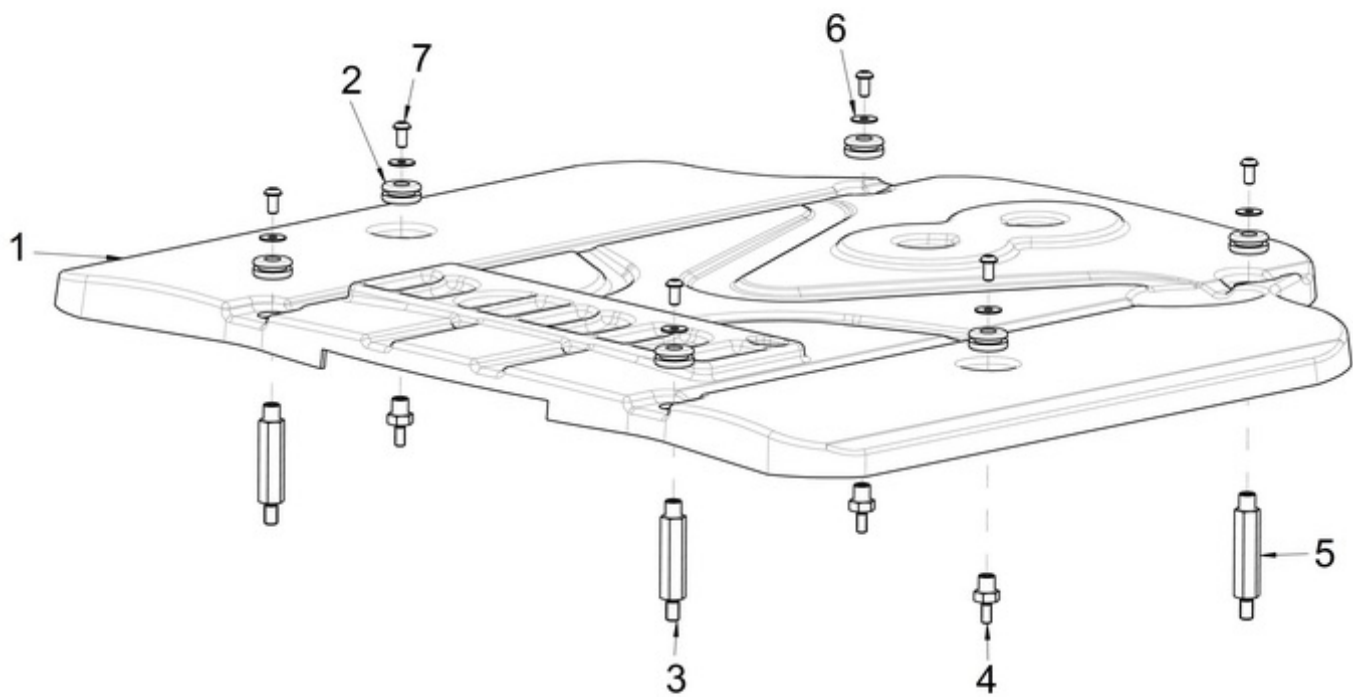

MOTEUR T8V.320 T8V.350 T8V.370 STANDARD / PROTECTION

Part number	Item	Désignation article	Quantity
925103852	6	WASHER	6