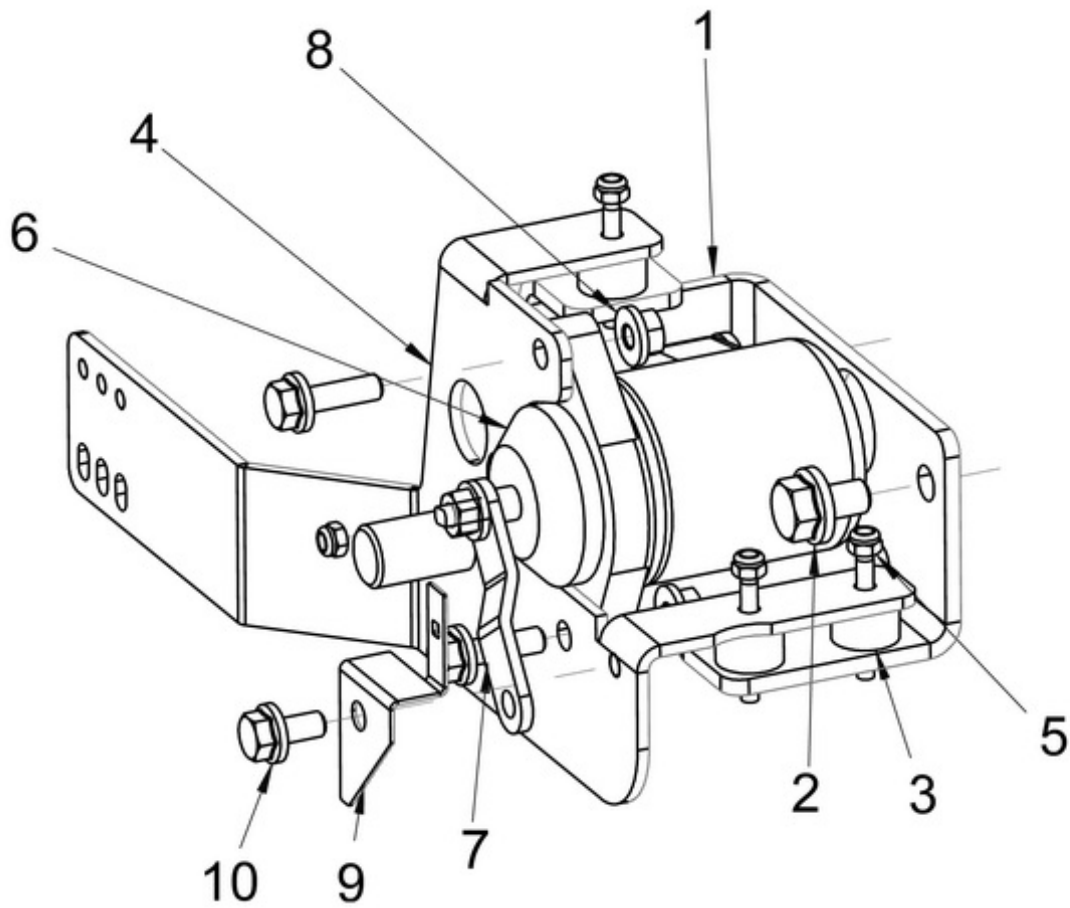

MOTEUR T8V.320 T8V.350 T8V.370 STANDARD / ACCELERATOR

Part number	Item	Désignation article	Quantity
95311062	1	SPEED ADJUSTER BRACKET	1
945200093	2	VIS EMBASE 8X12	2
970312775	3	Insulator M/M, M4	4
95311061	4	SPEED ADJUSTER BRACKET	1
39360919	5	Nut,lock, M4	4
970314079	6	ACCELERATOR	1
39160659	7	BOLT	2
39460922	8	NUT	3
970316072	9	GASKET	1
39160735	10	BOLT	1