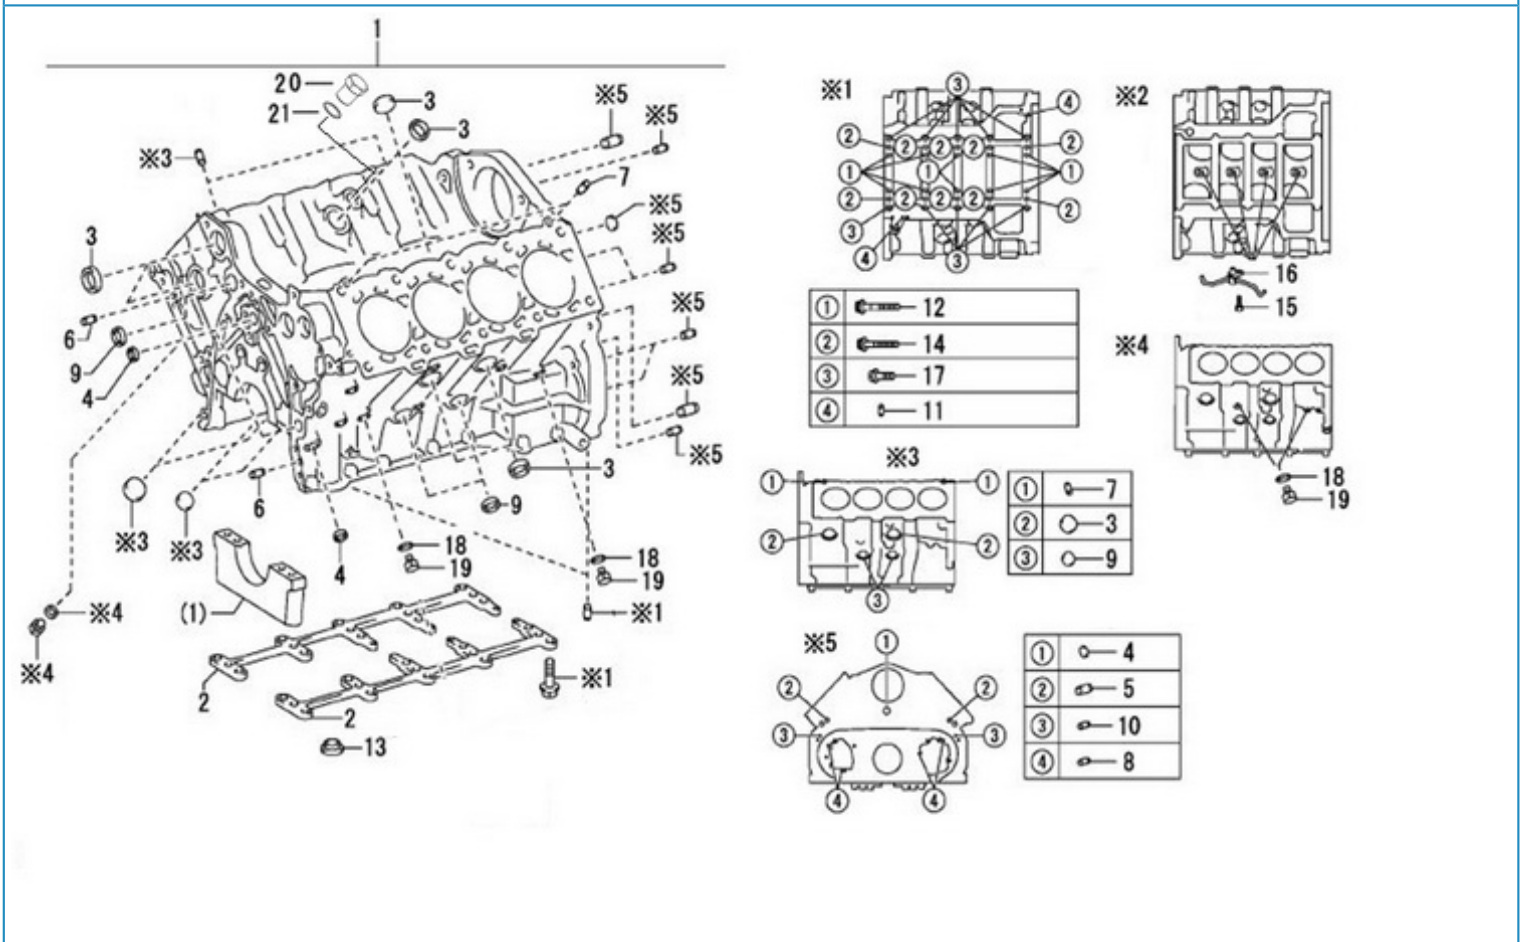

## MOTEUR T8V.320 T8V.350 T8V.370 STANDARD / ENGINE BLOCK

Part number	Item	Désignation article	Quantity
970312034	3	PLUG	8
970312038	4	CAP,FREEZE	4
970312533	9	PULG,TIGHT,No.2	5
970312525	10	PIN,STRAIGHT	2
970312525	11	PIN,STRAIGHT	2
970312268	18	GASKET	4
06.08069-0026	20	DRAIN PLUG M20X1,5-ST-A3C	1
903200409	21	GASKET	1

MOTEUR T8V.320 T8V.350 T8V.370 STANDARD / OIL SUMP - OIL PUMP

Part number	Item	Désignation article	Quantity
970314137	3	BOLT, FLANGE	4
970312268	14	GASKET	2
970316133	15	BOLT, FLANGE	4
970314137	16	BOLT, FLANGE	3
970316199	26	GAGE ASSY, OIL PRESSURE SENDER	1
970316198	27	NUT, FLANGE	2

Part number	Item	Désignation article	Quantity
970300057	2	STUD,M 8X 20	1
39160735	3	BOLT	1
51.05805-5534	4	OIL DIPSTICK	1
39460924	5	NUT	1

MOTEUR T8V.320 T8V.350 T8V.370 STANDARD / TIMING GEAR CASE

Part number	Item	Désignation article	Quantity
970312544	5	PIN,STRAIGHT (For cylinder head set L=15: OD=8)	1
970314135	12	BOLT, FLANGE	4
970316133	25	BOLT, FLANGE	2
970314134	28	BOLT, FLANGE	4
970312100	30	STUD	2
970316198	32	NUT, FLANGE	6
970314137	36	BOLT, FLANGE	10

MOTEUR T8V.320 T8V.350 T8V.370 STANDARD / VALVES AND SPRINGS

Part number	Item	Désignation article	Quantity
970314122	9	LOCK, VALVE SPRING RETAINER	64

MOTEUR T8V.320 T8V.350 T8V.370 STANDARD / CAMSHAFT

Part number	Item	Désignation article	Quantity
970316188	27	BOLT, FLANGE	4
970316188	28	BOLT, FLANGE	4
970312116	38	BALL BEARING	1