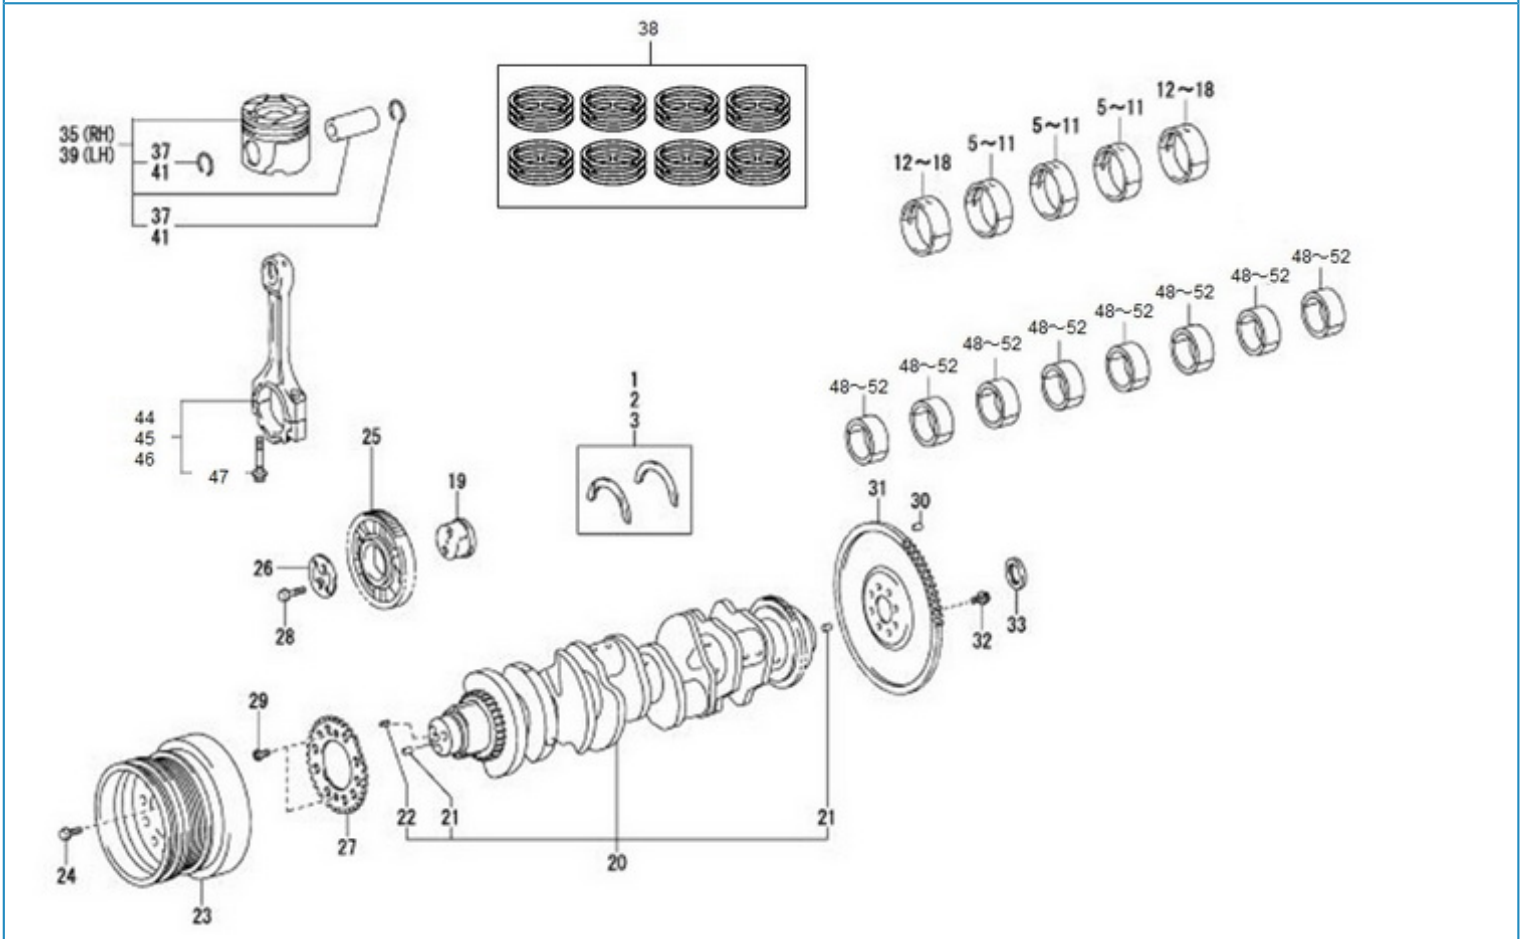

MOTEUR T8V.320 T8V.350 T8V.370 STANDARD / CRANKSHAFT-PISTONS

Part number	Item	Désignation article	Quantity
970312625	19	SHAFT, IDLE GEAR, No.1	1
970312111	22	KEY	1
970312624	26	PLATE, IDLE GEAR THRUST	1
970312631	33	BEARIG, RADIAL BALL	1