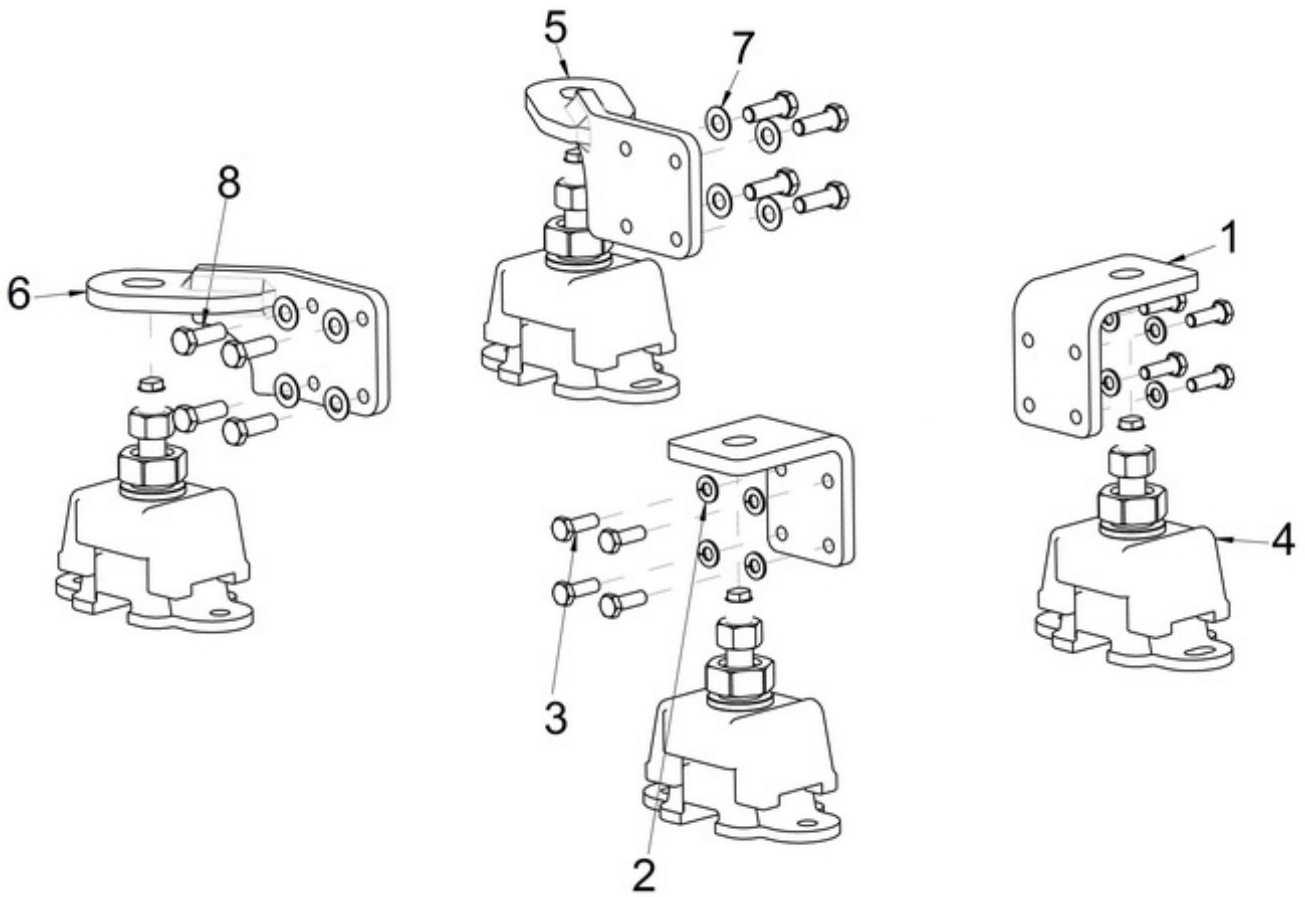

Part number	Item	Désignation article	Quantity
925103852	6	WASHER	6

MOTEUR T8V.320 T8V.350 T8V.370 STANDARD / SUPPORT AND MOUNTING

Part number	Item	Désignation article	Quantity
970119136	2	WASHER,SPRING D10	8
970649721	3	BOLT,HEX M10X 30	8
970647606	7	WASHER,CORRUGATED D12	8
39129510	8	BOLT	8