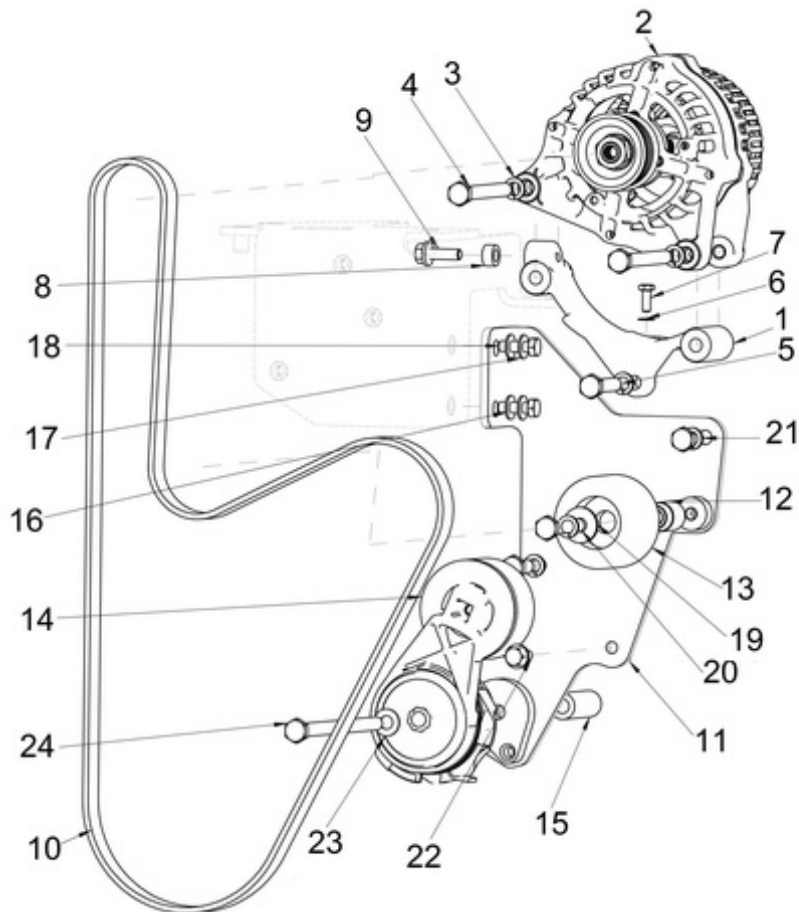

MOTEUR T8V.320 T8V.350 T8V.370 STANDARD / ALTERNATOR

Part number	Item	Désignation article	Quantity
970119136	3	WASHER,SPRING D10	6
970644115	4	BOLT,HEX M10X 90	2
970304013	5	BOLT,HEX M10X1.25X 35	1
970609602	6	WASHER,CORRUGATED D 6	1
970439910	7	BOLT,HEX M 6X 16	1
43320297	8	SPACER	1
39160638	9	BOLT	1
970119138	17	WASHER,SPRING D 8	2
970409603	18	BOLT,HEX M 8X 25	2
970302935	19	WASHER,PLAIN D10	1
39160407	20	BOLT	1
970300044	21	BOLT,HEX M10X1,25X 25	2
39160662	22	BOLT	1
970119137	23	WASHER,CORRUGATED D10	3
39160454	24	BOLT	1