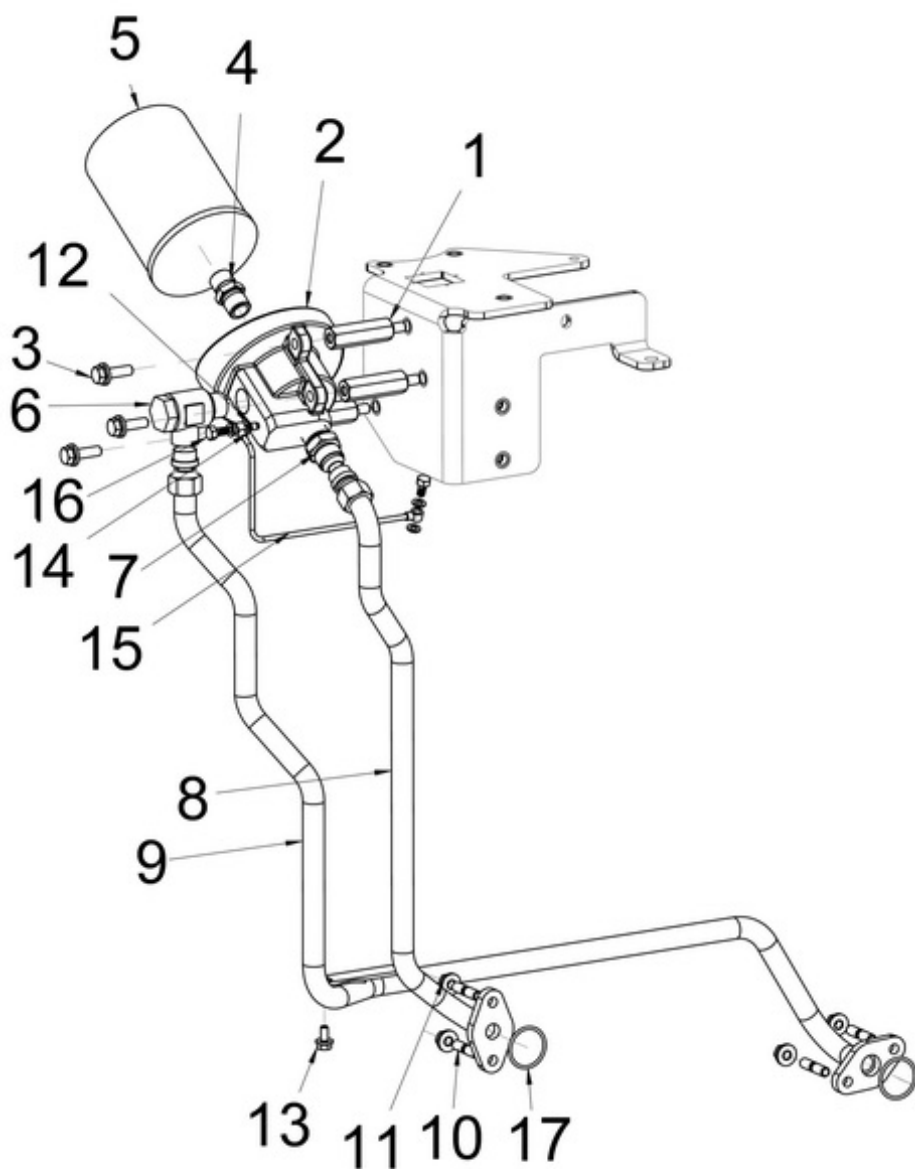

MOTEUR T8V.320 T8V.350 T8V.370 STANDARD / OIL FILTER

Part number	Item	Désignation article	Quantity
43320319	1	ENTRETOISE HEXA 57mm	3
39160638	3	BOLT	3
970316788	5	FILTRE HUILE	1
970300057	10	STUD,M 8X 20	4
39460916	11	NUT	4
39160735	13	BOLT	1
48410071	14	GASKET	4
970313626	16	BOLT,EYE JOINT	2