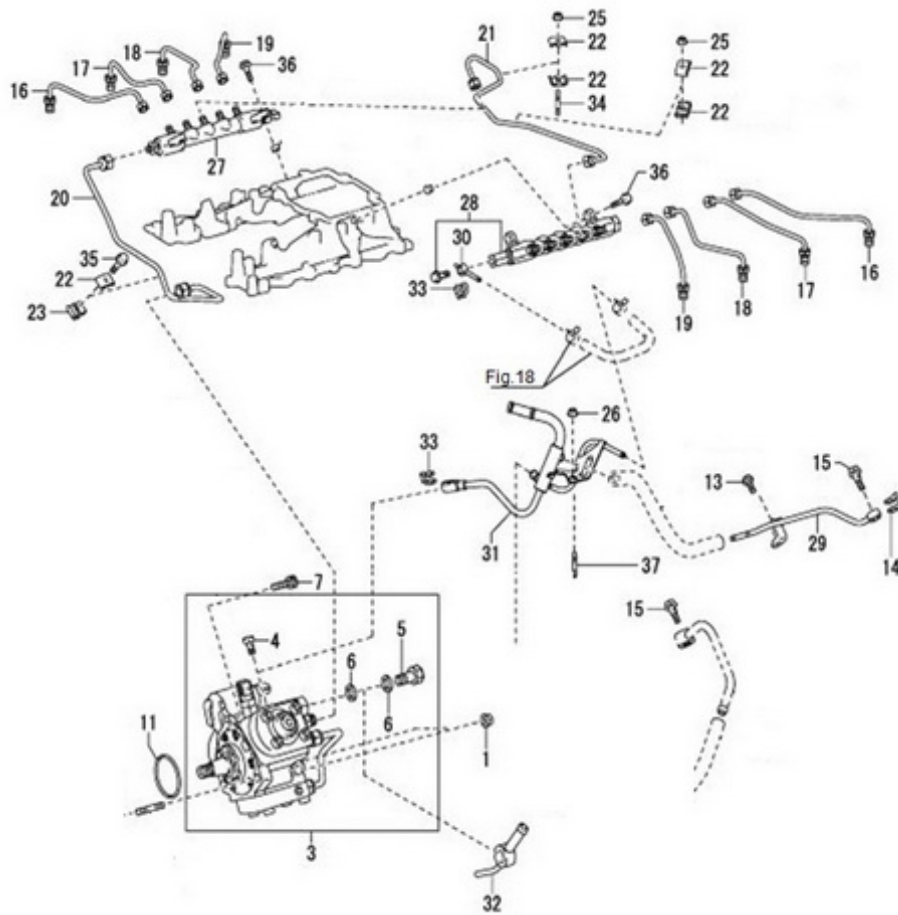

MOTEUR T8V.320 T8V.350 T8V.370 STANDARD / INJECTION AND FEED PUMP

Part number	Item	Désignation article	Quantity
970316198	1	NUT, FLANGE	2
970312298	11	RING,O	1
970314108	15	BOLT, UNION	2
970316175	22	CLAMP, INJECTION PIPE, NO.2	5
970316176	23	CLAMP, INJECTION PIPE, NO.2	1
970316108	25	NUT, FLANGE	2
970316108	26	NUT, FLANGE	1
970314139	36	BOLT, FLANGE	4