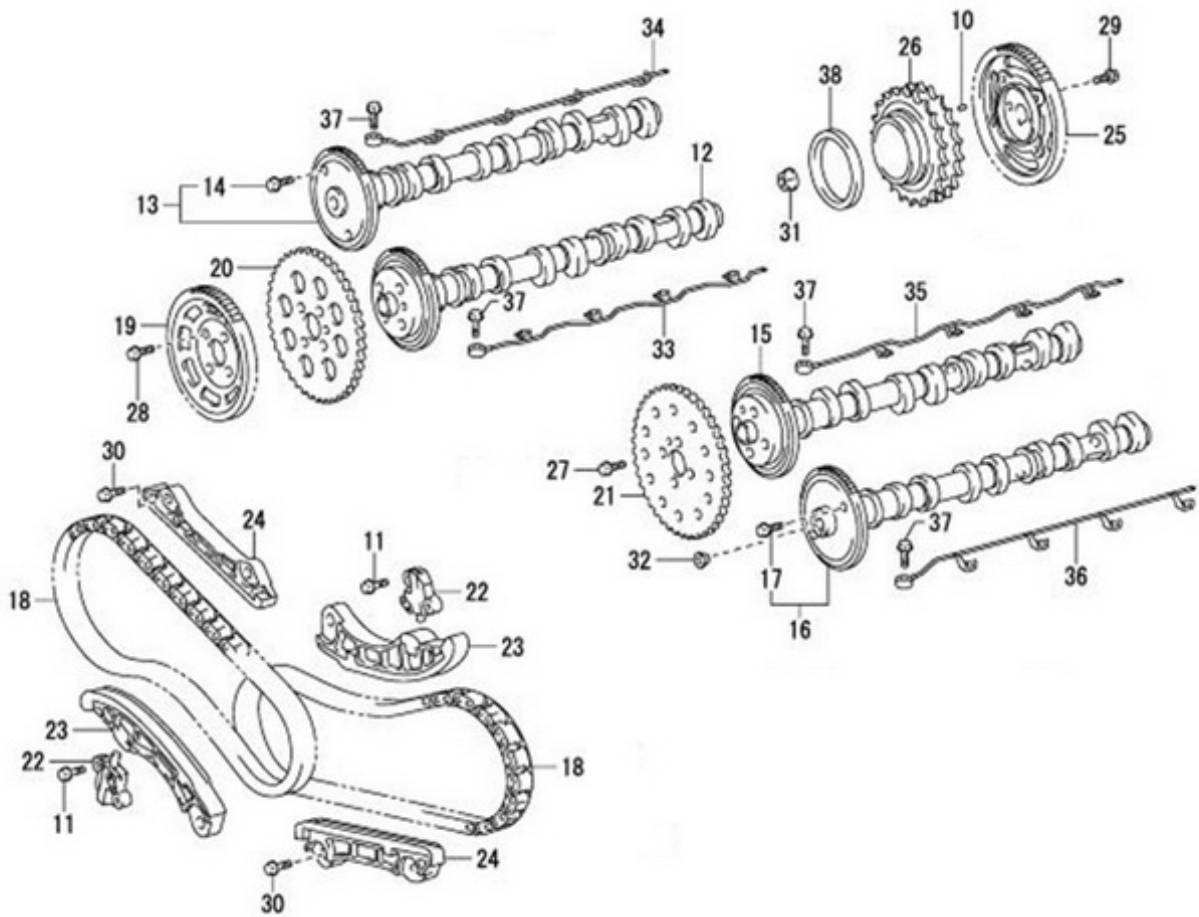

## MOTEUR T8V.320 T8V.350 T8V.370 STANDARD / ENGINE BLOCK

Part number	Item	Désignation article	Quantity
970312034	3	PLUG	8
970312038	4	CAP,FREEZE	4
970312533	9	PULG,TIGHT,No.2	5
970312525	10	PIN,STRAIGHT	2
970312525	11	PIN,STRAIGHT	2
970312268	18	GASKET	4
06.08069-0026	20	DRAIN PLUG M20X1,5-ST-A3C	1
903200409	21	GASKET	1

Part number	Item	Désignation article	Quantity
970300057	2	STUD,M 8X 20	1
39160735	3	BOLT	1
51.05805-5534	4	OIL DIPSTICK	1
39460924	5	NUT	1

MOTEUR T8V.320 T8V.350 T8V.370 STANDARD / TIMING GEAR CASE

Part number	Item	Désignation article	Quantity
970312544	5	PIN,STRAIGHT (For cylinder head set L=15: OD=8)	1
970314135	12	BOLT, FLANGE	4
970316133	25	BOLT, FLANGE	2
970314134	28	BOLT, FLANGE	4
970312100	30	STUD	2
970316198	32	NUT, FLANGE	6
970314137	36	BOLT, FLANGE	10

MOTEUR T8V.320 T8V.350 T8V.370 STANDARD / CYLINDER HEAD

Part number	Item	Désignation article	Quantity
970314105	12	PLUG, W/HEAD STRAIGHT SCREW, No.1	4
970312014	17	PIN, RING	1
970314105	19	PLUG, W/HEAD STRAIGHT SCREW, No.1	4
970312014	24	PIN, RING	1

MOTEUR T8V.320 T8V.350 T8V.370 STANDARD / VALVES AND SPRINGS

Part number	Item	Désignation article	Quantity
970314122	9	LOCK, VALVE SPRING RETAINER	64

MOTEUR T8V.320 T8V.350 T8V.370 STANDARD / CAMSHAFT

Part number	Item	Désignation article	Quantity
970316188	27	BOLT, FLANGE	4
970316188	28	BOLT, FLANGE	4
970312116	38	BALL BEARING	1