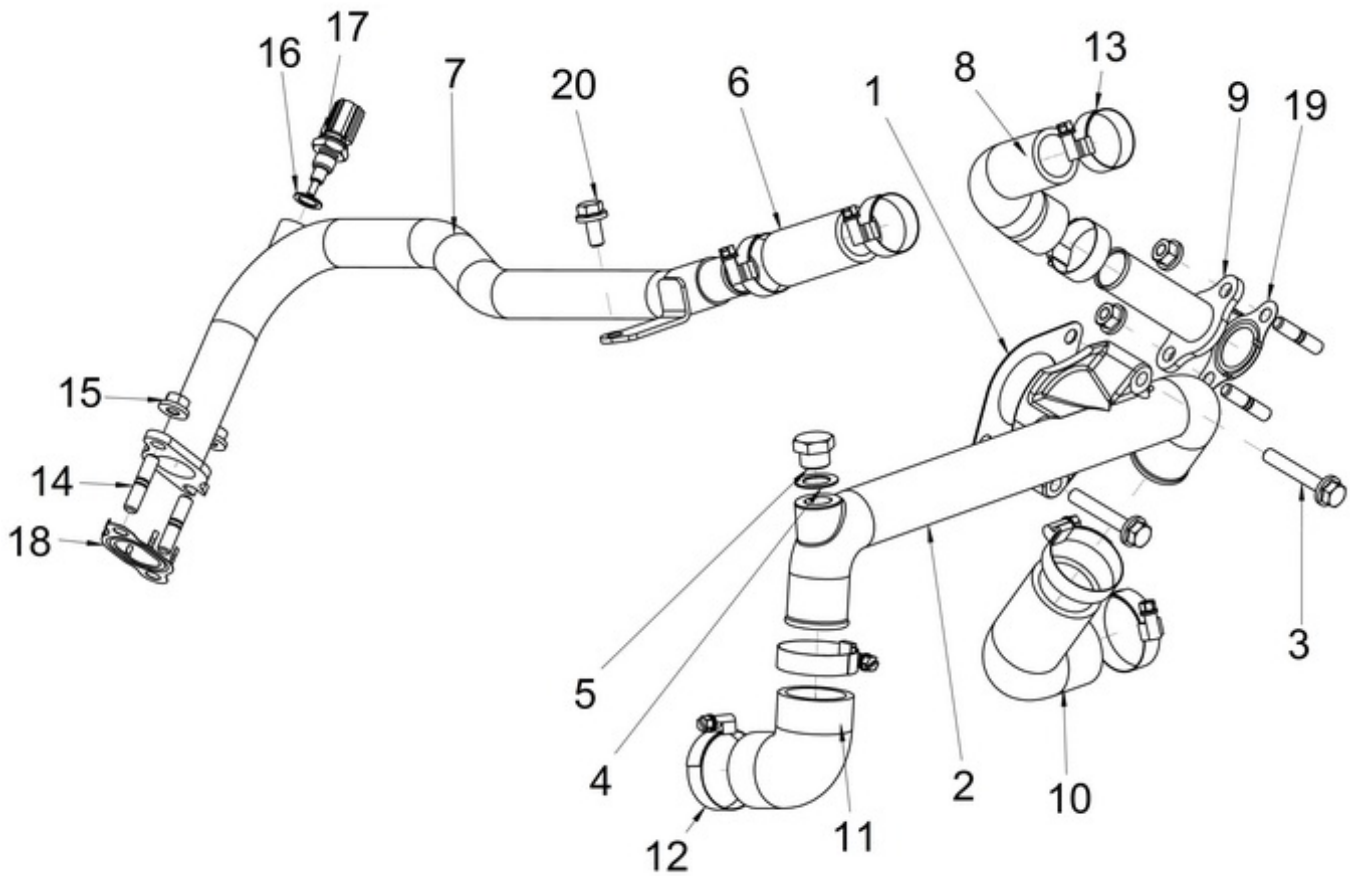

MOTEUR T8V.320 T8V.350 T8V.370 STANDARD / TURBO, COOLING

Part number	Item	Désignation article	Quantity
39160642	3	BOLT	2
970300289	4	GASKET,RING D17	1
970639853	5	""PLUG,HEX 3/8""G""	1
970634621	12	CLAMP,HOSE	4
970300922	13	CLAMP,HOSE 26-38	4
970300057	14	STUD,M 8X 20	4
39460916	15	NUT	4
970300325	16	RING,SEAL D12	1
970316135	17	SENSOR,WATER TEMPERATURE	1
39160661	20	BOLT	1