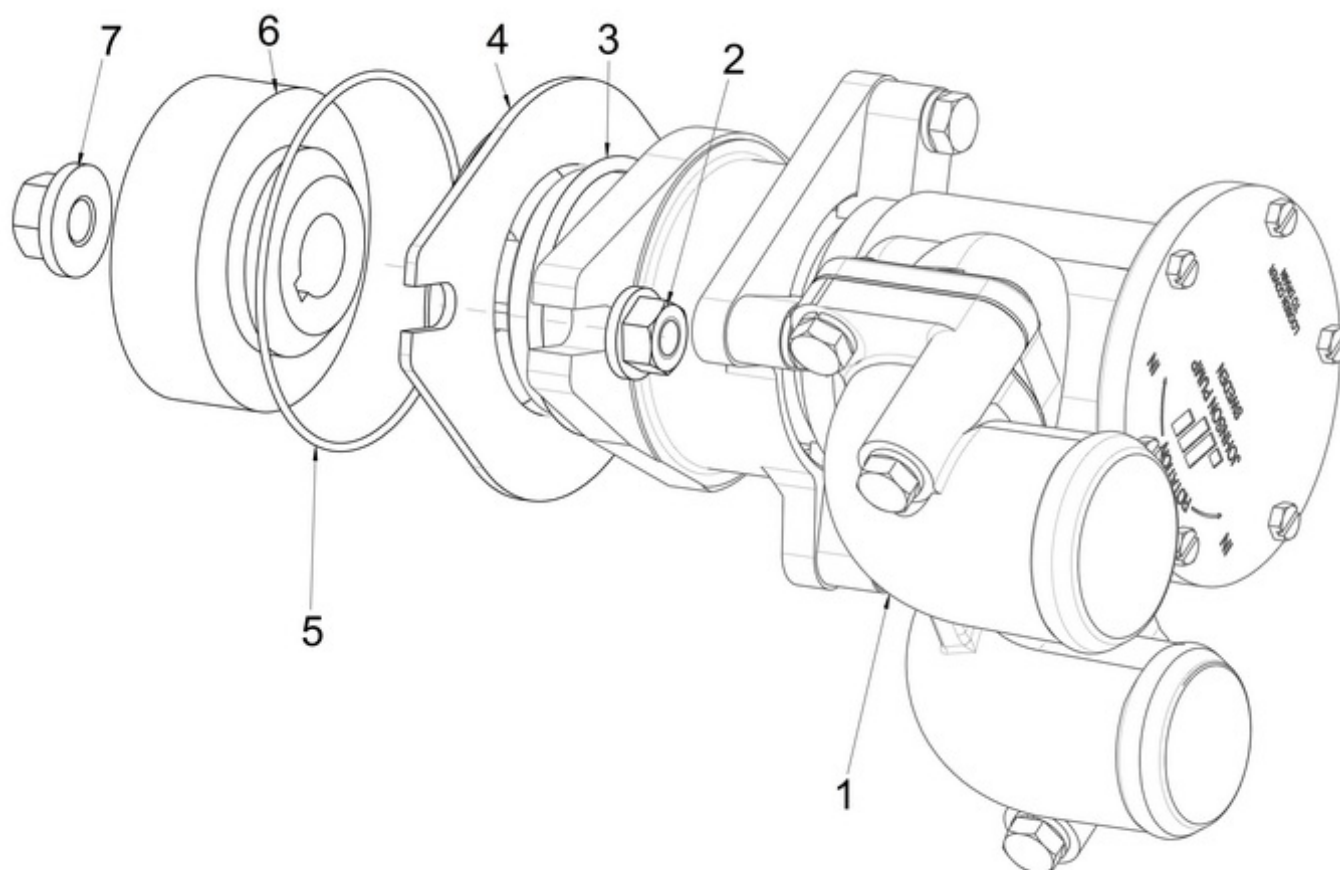

MOTEUR T8V.320 T8V.350 T8V.370 STANDARD / SEA WATER PUMP

Part number	Item	Désignation article	Quantity
39460920	2	NUT	2
39460918	7	NUT	1