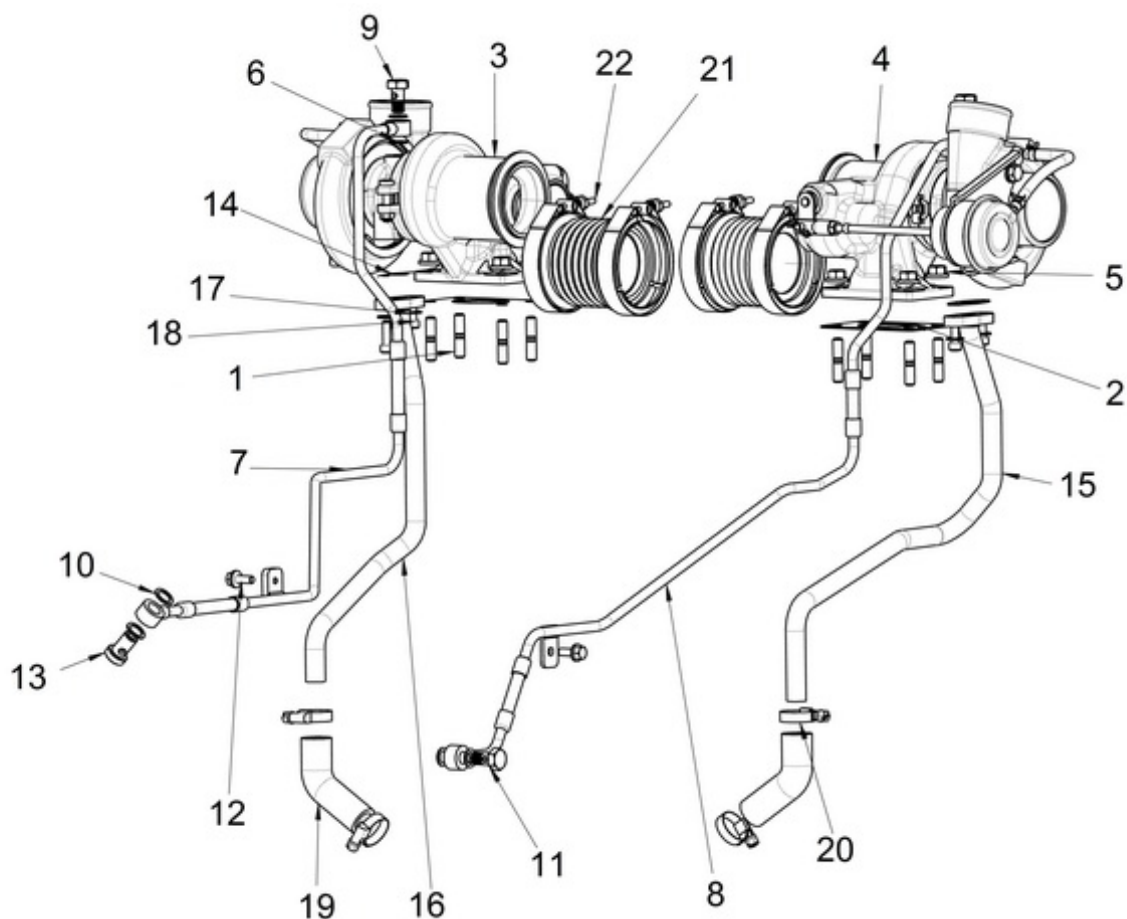

MOTEUR T8V.320 T8V.350 T8V.370 STANDARD / TURBOCHARGER

Part number	Item	Désignation article	Quantity
970300057	1	STUD,M 8X 20	8
970310725	2	GASKET	2
39460916	5	NUT	8
970300430	6	GASKET,RING D10	6
970312249	10	GASKET	1
970300717	11	BOLT,BANJO M10X1,25	1
39160735	12	BOLT	2
970310508	14	GASKET NA	2
970119149	17	WASHER, SPRING D 6	4
970604615	18	BOLT,SOCK M 6X 20	4
970301604	20	CLAMP,HOSE 15-24	4