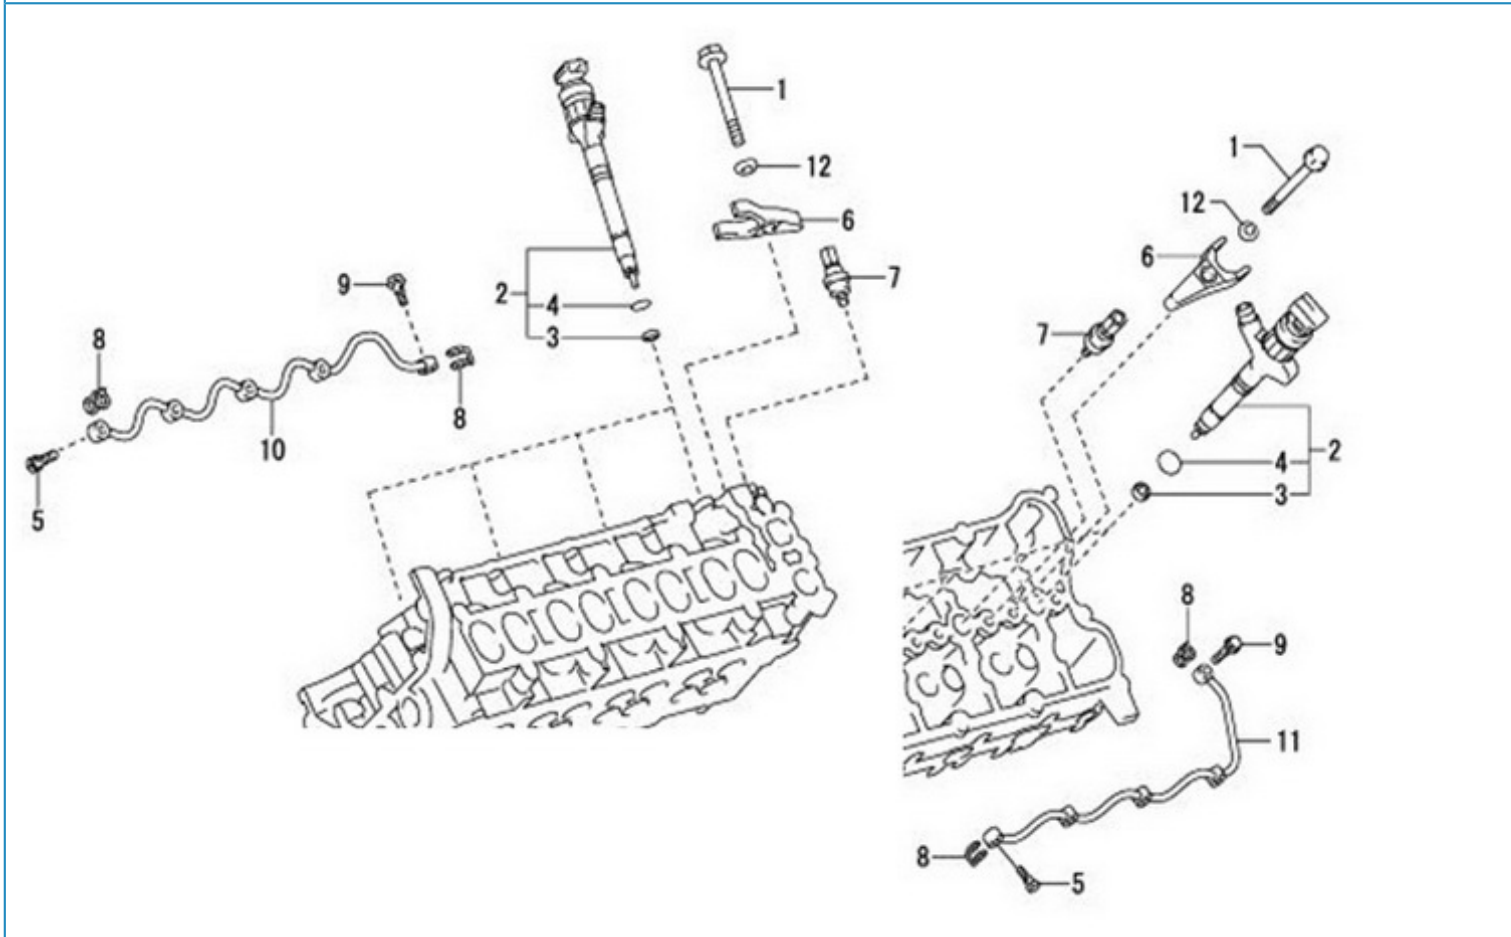

MOTEUR T8V.320 T8V.350 T8V.370 STANDARD / INJECTION NOZZLES AND PIPES

Part number	Item	Désignation article	Quantity
970314153	4	RING, O	8
970314108	9	BOLT, UNION	2
970312700	12	WASHER	8